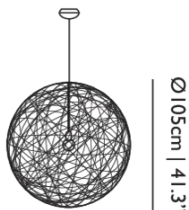

Detailing

The open and random texture of the Random Light plays with shadow while it emits a soft glow.

Colours

Black

White

Random Light II / large

Dimensions

Ø105cm | 41.3"

Product

WIDTH 105cm | 41.3"
HEIGHT 105cm | 41.3"
DEPTH 105cm | 41.3"
DIAMETER 105cm | 41.3"
WEIGHT NETTO 2.5kg | 5.51lbs

Packaging

WIDTH 110cm | 43.3"
HEIGHT 110cm | 43.3"
CUBAGE 1.33m³ | 47ft³
LENGTH 110cm | 43.3"
WEIGHT 13.5kg | 29.76lbs

LIGHT DIRECTION

All directions

LIGHT OUTPUT

800 lm

*Random Light II / small**Dimensions*

Ø50cm | 19.7"

*Product***WIDTH** 50cm | 19.7"**HEIGHT** 50cm | 19.7"**DEPTH** 50cm | 19.7"**DIAMETER** 50cm | 19.7"**WEIGHT NETTO** 1.2kg | 2.65lbs*Packaging***WIDTH** 51cm | 20.1"**HEIGHT** 53cm | 20.9"**CUBAGE** 0.14m³ | 4.87ft³**LENGTH** 51cm | 20.1"**WEIGHT** 2.5kg | 5.51lbs*Technical CE***MATERIAL**

90

LIGHT DIRECTION

All directions

LIGHT OUTPUT

800 lm

Technical cULus

MATERIAL

Sphere from fiberglass with epoxy resin, chromed steel pendant