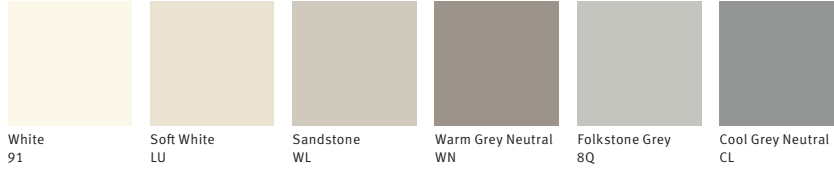

HermanMiller Materials

Everywhere Tables

Top Formcoat

White 91 Soft White LU Sandstone WL Warm Grey Neutral WN Folkstone Grey 8Q Cool Grey Neutral CL

Patterned Laminate

Crisp Linen LBM Classic Linen LBN Casual Linen LBP

White Twill LBQ Neutral Twill LBF Sarum Twill LBG Earthen Twill LBH Graphite Twill LBJ

Solid Laminate

White 91 Soft White LU Sandstone WL Inner Tone Light HF Warm Grey Neutral WN

Studio White 98 Folkstone Grey 8Q Cool Grey Neutral CL

Top Wood & Veneer

Clear on Ash
ET

Natural Maple
UL

Oak on Ash
EU

Aged Cherry
ED

Light Brown Walnut
2U

Walnut on Cherry
UX

Medium Red Walnut
EK

Soft White
LU

Sandstone
WL

Inner Tone Light
HF

Warm Grey Neutral
WN

Medium Tone
MT

Studio White
98

Folkstone Grey
8Q

Cool Grey Neutral
CL