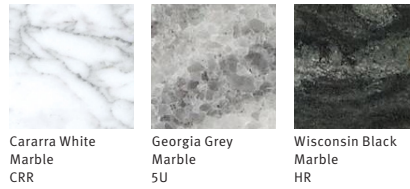

HermanMiller Materials

Eames Wire Base Low Table

Herman Miller Collection

Top
Solid Laminate

Wood & Veneer

Stone

Base
Finish

Herman Miller x HAY Collection

Top/Base
Back-Painted Glass/Finish

Refer to Search Materials and Application Charts on hermanmiller.com for the complete color offering and current materials available.