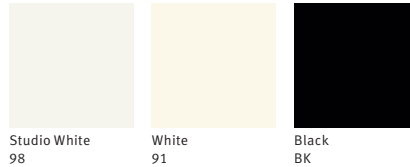

HermanMiller Materials

Eames Wire Base Low Table

Herman Miller Collection

Top
Solid Laminate

Wood & Veneer

Stone

Base
Finish

Herman Miller x HAY Collection

Top/Base
Back-Painted Glass/Finish

Refer to Search Materials and Application Charts on hermanmiller.com for the complete color offering and current materials available.