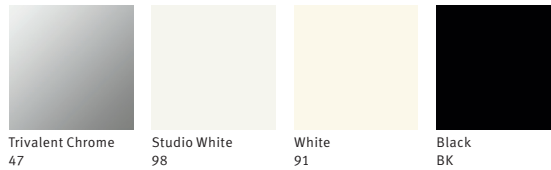

HermanMiller Materials

Eames Wire Base Low Table

Herman Miller Collection

Top
Solid Laminate

Wood & Veneer

Stone

Base
Finish

Herman Miller x HAY Collection

Top/Base
Back-Painted Glass/Finish

Refer to Search Materials and Application Charts on hermanmiller.com for the complete color offering and current materials available.