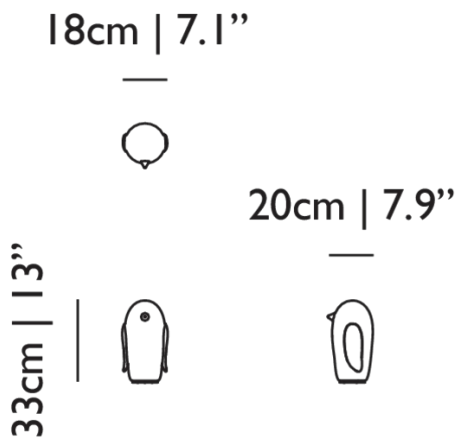

Pet Light / Noot Noot (Penguin)

Dimensions

Product

WIDTH 18cm | 7.1"
HEIGHT 33cm | 13"
DEPTH 20cm | 7.9"
WEIGHT NETTO 1.5kg | 3.31lbs

Packaging

WIDTH 31cm | 12.2"
HEIGHT 31.5cm | 12.4"
CUBAGE 0.04m³ | 1.41ft³
LENGTH 41cm | 16.1"
WEIGHT 3kg | 6.61lbs

Technical CE

MATERIAL

Hand blown glass, gilded porcelain elements and base

ENERGY LABEL

A

LIGHTSOURCE TYPE

LED

LIGHTSOURCE INCLUDED

Yes

NUMBER OF LIGHTSOURCES

1

INPUT VOLTAGE

220-240

FREQUENCY

50/60

MAX POWER CONSUMPTION

4W

DIMMABLE

Yes

LAMPHOLDER

G9

RECOMMENDED LIGHTSOURCE

LED only

LIFETIME

50000 hours

CABLE COLOUR

Transparent with tinned cores

PLUG TYPE

Europlug (Type-C)

CABLE LENGTH

250cm | 98.4"

SWITCH

In line push button dimmer switch

COLOUR TEMPERATUE

2700 K

CRI

80

LIGHT DIRECTION

All directions

LIGHT OUTPUT

250 lm