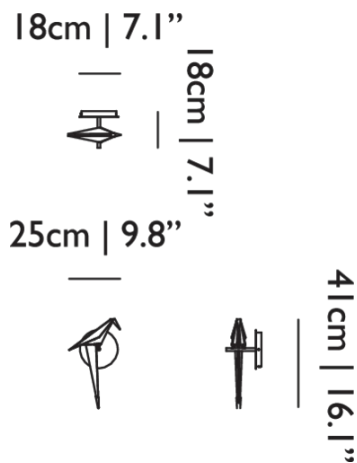

Packaging

WIDTH 34cm | 13.4"
HEIGHT 21cm | 8.3"
CUBAGE 0.06m³ | 2.09ft³
LENGTH 83cm | 32.7"
WEIGHT 2.5kg | 5.51lbs

Technical CE

MATERIAL

Steel and aluminium frame with PP and SYN-DUR bird

ENERGY LABEL

Energy Label B

WIDTH 33cm | 13"**HEIGHT** 51cm | 20.1"**DEPTH** 15cm | 5.9"**WEIGHT NETTO** 2kg | 4.4lbs

Packaging

WIDTH 34cm | 13.4"**HEIGHT** 15cm | 5.9"**CUBAGE** 0.04m³ | 1.26ft³**LENGTH** 70cm | 27.6"**WEIGHT** 2kg | 4.4lbs

Perch Light Wall / Recessed Small dimmable 1-10V

Dimensions

Product

WIDTH	25cm 9.8"
HEIGHT	41cm 16.1"
DEPTH	15cm 5.9"
WEIGHT NETTO	2kg 4.4lbs

Packaging

WIDTH	34cm 13.4"
HEIGHT	15cm 5.9"
CUBAGE	0.04m ³ 1.26ft ³
LENGTH	70cm 27.6"
WEIGHT	2kg 4.4lbs

All directions

Perch Light Wall / Small non-dimmable

Dimensions

Product

WIDTH 25cm | 9.8"**HEIGHT** 41cm | 16.1"**DEPTH** 18cm | 7.1"**WEIGHT NETTO** 3kg | 6.61lbs

Packaging

WIDTH 34cm | 13.4"**HEIGHT** 21cm | 8.3"**CUBAGE** 0.06m³ | 2.09ft³**LENGTH** 83cm | 32.7"**WEIGHT** 2.5kg | 5.51lbs