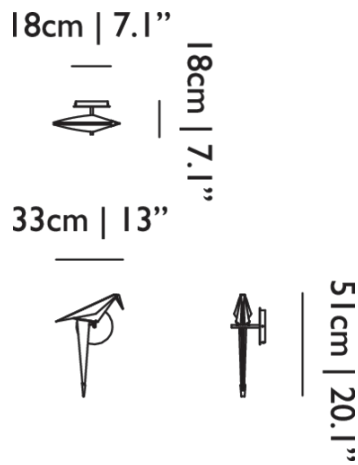

Perch Light Wall / Large non-dimmable

Dimensions

Product

WIDTH 33cm | 13"
HEIGHT 51cm | 20.1"
DEPTH 18cm | 7.1"
WEIGHT NETTO 3kg | 6.61lbs

Packaging

WIDTH 34cm | 13.4"
HEIGHT 21cm | 8.3"
CUBAGE 0.06m³ | 2.09ft³
LENGTH 83cm | 32.7"
WEIGHT 2.5kg | 5.51lbs

Technical CE

MATERIAL

Steel and aluminium frame with PP and SYN-DUR bird

ENERGY LABEL

Energy Label B

LIGHTSOURCE TYPE

LED

NUMBER OF LIGHTSOURCES

1

FREQUENCY

50/60

DIMMABLE

No

LIFETIME

50000 hours

CABLE LENGTH

260cm | 102.4"

CRI

80

LIGHT OUTPUT

150 lm

INSTALLATION REQUIRED

Yes

LIGHTSOURCE INCLUDED

Yes

INPUT VOLTAGE

90-264

MAX POWER CONSUMPTION

5W

LAMPHOLDER

LED (Solid state)

CABLE COLOUR

Black

COLOUR TEMPERATUE

3000 K

LIGHT DIRECTION

All directions

Technical cULus