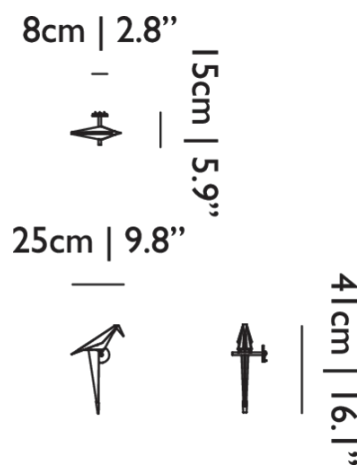

Packaging

WIDTH 34cm | 13.4"
HEIGHT 21cm | 8.3"
CUBAGE 0.06m³ | 2.09ft³
LENGTH 83cm | 32.7"
WEIGHT 2.5kg | 5.51lbs

Technical CE

MATERIAL

Steel and aluminium frame with PP and SYN-DUR bird

ENERGY LABEL

Energy Label B

All directions

Perch Light Wall / Recessed Large dimmable 1-10V

Dimensions

8cm | 2.8"

15cm | 5.9"

33cm | 13"

51cm | 20.1"

Product

WIDTH 33cm | 13"**HEIGHT** 51cm | 20.1"**DEPTH** 15cm | 5.9"**WEIGHT NETTO** 2kg | 4.4lbs

Packaging

WIDTH 34cm | 13.4"**HEIGHT** 15cm | 5.9"**CUBAGE** 0.04m³ | 1.26ft³**LENGTH** 70cm | 27.6"**WEIGHT** 2kg | 4.4lbs

Perch Light Wall / Recessed Small dimmable 1-10V

Dimensions

Product

WIDTH	25cm 9.8"
HEIGHT	41cm 16.1"
DEPTH	15cm 5.9"
WEIGHT NETTO	2kg 4.4lbs

Packaging

WIDTH	34cm 13.4"
HEIGHT	15cm 5.9"
CUBAGE	0.04m ³ 1.26ft ³
LENGTH	70cm 27.6"
WEIGHT	2kg 4.4lbs