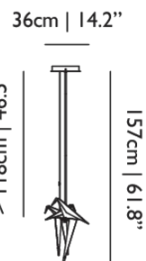

51cm | 20.1"

Product

WIDTH 112cm | 44.1"

HEIGHT 53cm | 20.9"

DEPTH 41cm | 16.1"

WEIGHT NETTO 9kg | 19.84lbs

Packaging

WIDTH 34cm | 13.4"

HEIGHT 53cm | 20.9"

CUBAGE 0.21m³ | 7.32ft³

LENGTH 115cm | 45.3"

WEIGHT 9kg | 19.84lbs

Technical CE

MATERIAL

Steel and aluminium frame with polypropylene (PP) and synthetic paper birds.

ENERGY LABEL

LIGHT OUTPUT

560 lm

Perch Light Branch / Small

Dimensions

73cm | 28.7"

Product

WIDTH 73cm | 28.7"

HEIGHT 53cm | 20.9"

DEPTH 36cm | 14.2"

WEIGHT NETTO 7kg | 15.43lbs

Packaging

WIDTH 36cm | 14.2"

HEIGHT 41cm | 16.1"

CUBAGE 0.14m³ | 4.85ft³

LENGTH 93cm | 36.6"

WEIGHT 7kg | 15.43lbs