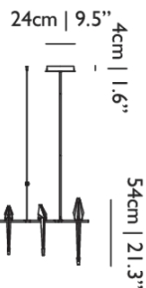

51cm | 20.1"

Product

WIDTH 112cm | 44.1"

HEIGHT 53cm | 20.9"

DEPTH 41cm | 16.1"

WEIGHT NETTO 9kg | 19.84lbs

Packaging

WIDTH 34cm | 13.4"

HEIGHT 53cm | 20.9"

CUBAGE 0.21m³ | 7.32ft³

LENGTH 115cm | 45.3"

WEIGHT 9kg | 19.84lbs

Technical CE

MATERIAL

Steel and aluminium frame with polypropylene (PP) and synthetic paper birds.

ENERGY LABEL

LIGHT OUTPUT

560 lm

Perch Light Branch / Small

Dimensions

73cm | 28.7"

Product

WIDTH 73cm | 28.7"

HEIGHT 53cm | 20.9"

DEPTH 36cm | 14.2"

WEIGHT NETTO 7kg | 15.43lbs

Packaging

WIDTH 36cm | 14.2"

HEIGHT 41cm | 16.1"

CUBAGE 0.14m³ | 4.85ft³

LENGTH 93cm | 36.6"

WEIGHT 7kg | 15.43lbs