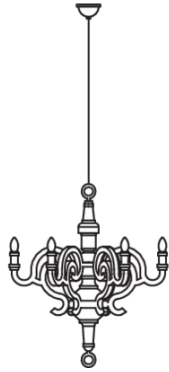

Detailing

Designed by Studio Job, the Paper Chandelier is made of paper, cardboard and paper maché.

Colours

RAL 6010
Grass green

White

Multicolour

Paper Chandelier / L No Shades

Dimensions

90 cm | 35.4"

101.5cm | 40"

Product

WIDTH 90cm | 35.4"

HEIGHT 101.5cm | 40"

DEPTH 90cm | 35.4"

DIAMETER 90cm | 35.4"

WEIGHT NETTO 10.5kg |
23.15lbs