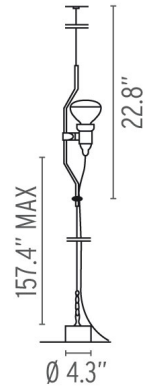

FLOS

Parentesi 50 LED, Turquoise - Specification Sheet by Achille Castiglioni and Pio Manzu, 1971

Mounting	Ceiling Pendant
Lamp (Bulb) Description	1 x LED R125 8W 2700K - 720lm
Environment	Indoor - Dry Location
Dimming	Dimmable
Finish	Turquoise

Electrical

Voltage	120
Switching	0-100% dimmer installed on the cord
IP Rating	IP20

Physical

Cord Length (inches)	157" - Black
Construction Material	Plastic and Steel
Weight	11.1 lbs

FU560174 Turquoise

Dimensional Image