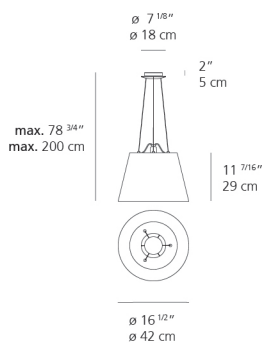

Lamp type	LED-T
Lamp	max 150W E26/A19
Lamp Included	No
Control type	Dimmable 2-Wire
Input Voltage	120V
Power consumption	N/A
Ballast	N/A

Colors & Finishes

- Silver Fiber (Diffuser)
- Aluminum (Canopy)

Materials

- Structure in aluminum and injection-molded polycarbonate
- Suspension cables in stainless steel

Features & Accessories

- Mounting to standard electrical junction boxes

Dimensions

Packaging

2 Boxes

1 x 9-15/16" x 7-15/16" x 7-15/16" / 2.34 lbs - 25 cm x 20 cm x 20 cm / 1.06 kg

1 x 19-3/8" x 19-3/8" x 13" / 1.1 lbs - 49 cm x 49 cm x 33 cm / .5 kg

Light distribution

Diffused

Luminaire weight

2.31 lbs / 1.05 kg

Warranty

5 year Limited warranty

Red = Max Cd. Through Vertical plane
Blue = Max Cd. Through Horizontal plane