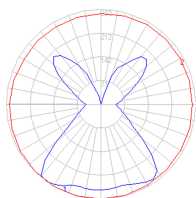

- Structure in aluminum and injection-molded polycarbonate
- Suspension cables in stainless steel

Features & Accessories

- Mounting to standard electrical junction boxes

Dimensions

Packaging

2 Boxes

1 x 9-15/16" x 7-15/16" x 7-15/16" / 2.34 lbs - 25 cm x 20 cm x 20 cm / 1.06 kg

1 x 19-3/8" x 19-3/8" x 13" / 1.1 lbs - 49 cm x 49 cm x 33 cm / .5 kg

Light distribution

Diffused

Luminaire weight

2.31 lbs / 1.05 kg

Warranty

5 year Limited warranty

Red = Max Cd. Through Vertical plane
Blue = Max Cd. Through Horizontal plane