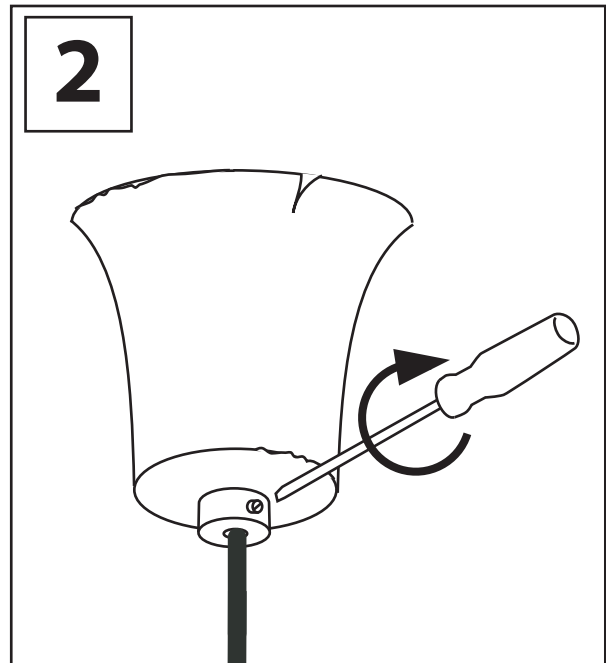

moooi®

instructions

TECHNICAL INFORMATION

name Smoke Chandelier
code molsc-555-

dimensions 55 x 65 cm (h x Ø)

materials burned wood, finished off with epoxy

design Maarten Baas

*the manufacturer does not accept any responsibility for damage or injury as a result of wrong use of the lighting system