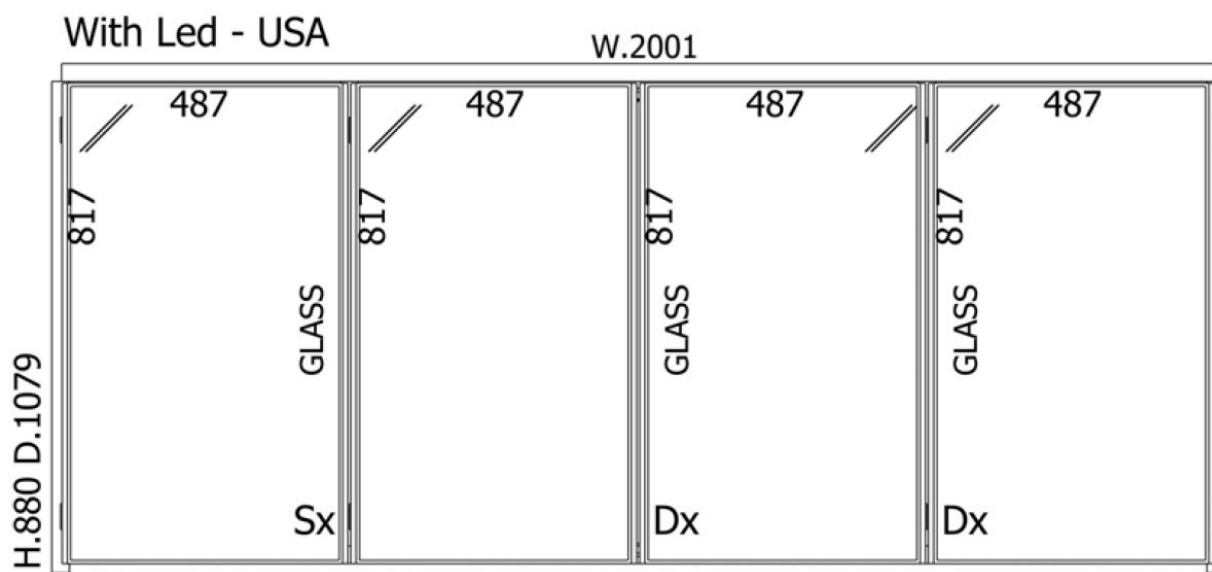

LIVINGSPLACE

120 1706 West 1st Avenue

Vancouver BC

T 604 683 1116

livingspace.com

Molteni & C

MOLTENI CLOSET DISPLAY SALE

ISLAND

NOTES:

- Applicable taxes not included in above price
- Add on items needed to complete area can be added at 30% discount
- Display items are sold as-is
- Site preparation is not provided by Livingspace
- Product protection after installation not provided by Livingspace
- Patching or touch-ups required to be determined at time of installation. Cost of labour to be determined.
- Installation cost includes delivery and garbage removal
- Full payment must be made to secure display sale
- Livingspace can store kitchen in warehouse for up to 3 months from removal (slated for July 2022)