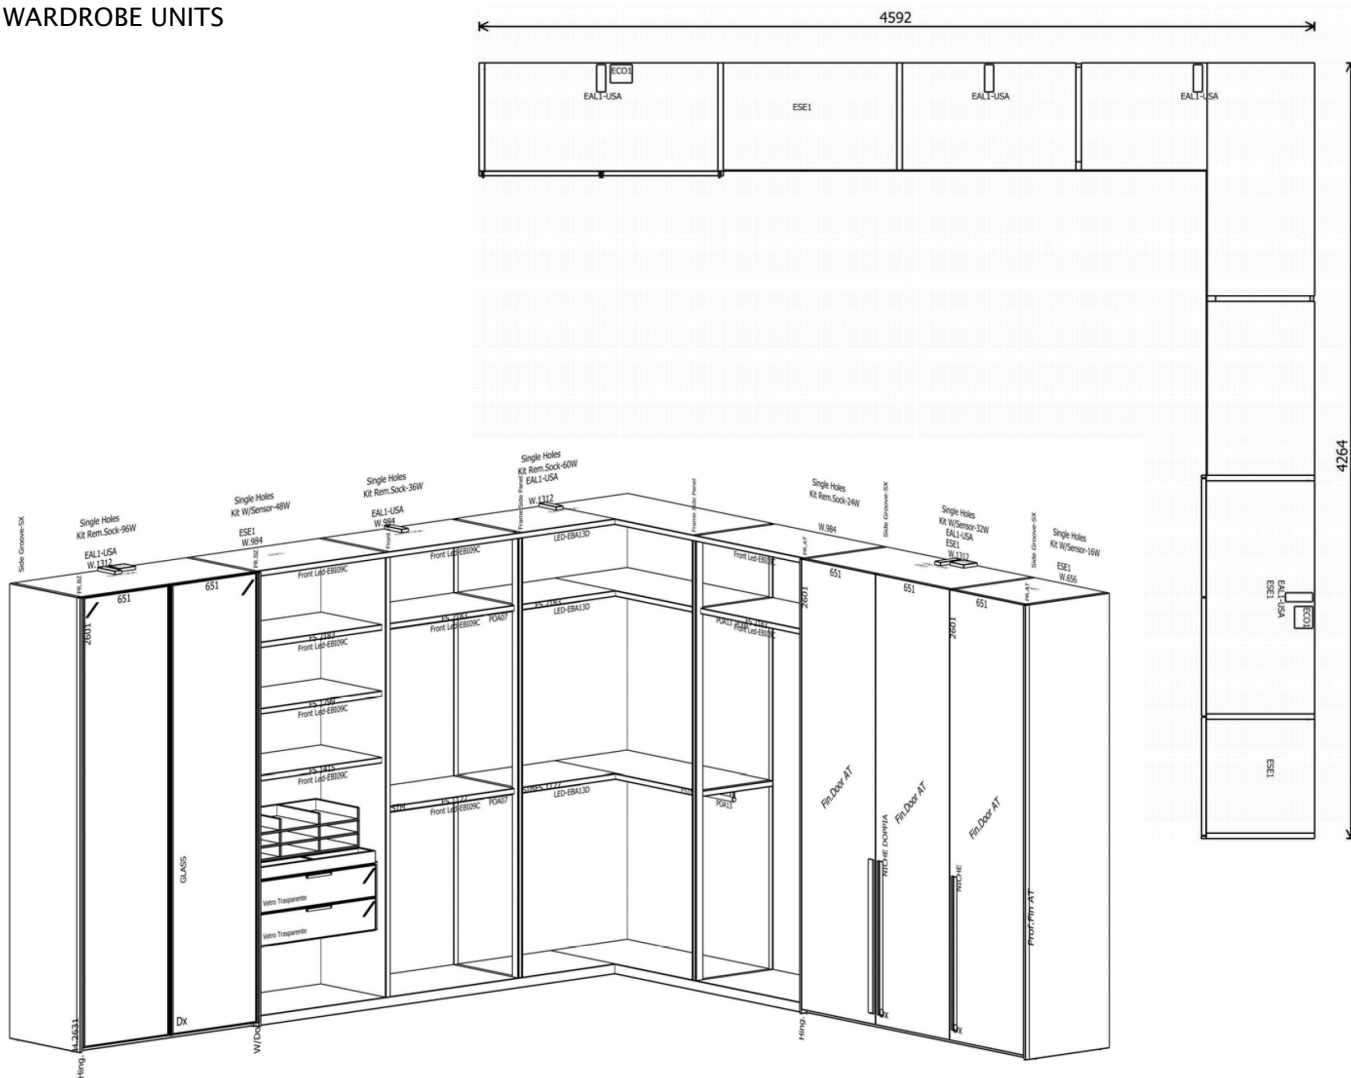

LIVINGSPACE

Molteni & C

120 1706 West 1st Avenue

Vancouver BC

T 604 683 1116

livingspace.com

MOLTENI CLOSET DISPLAY SALE

WARDROBE UNITS