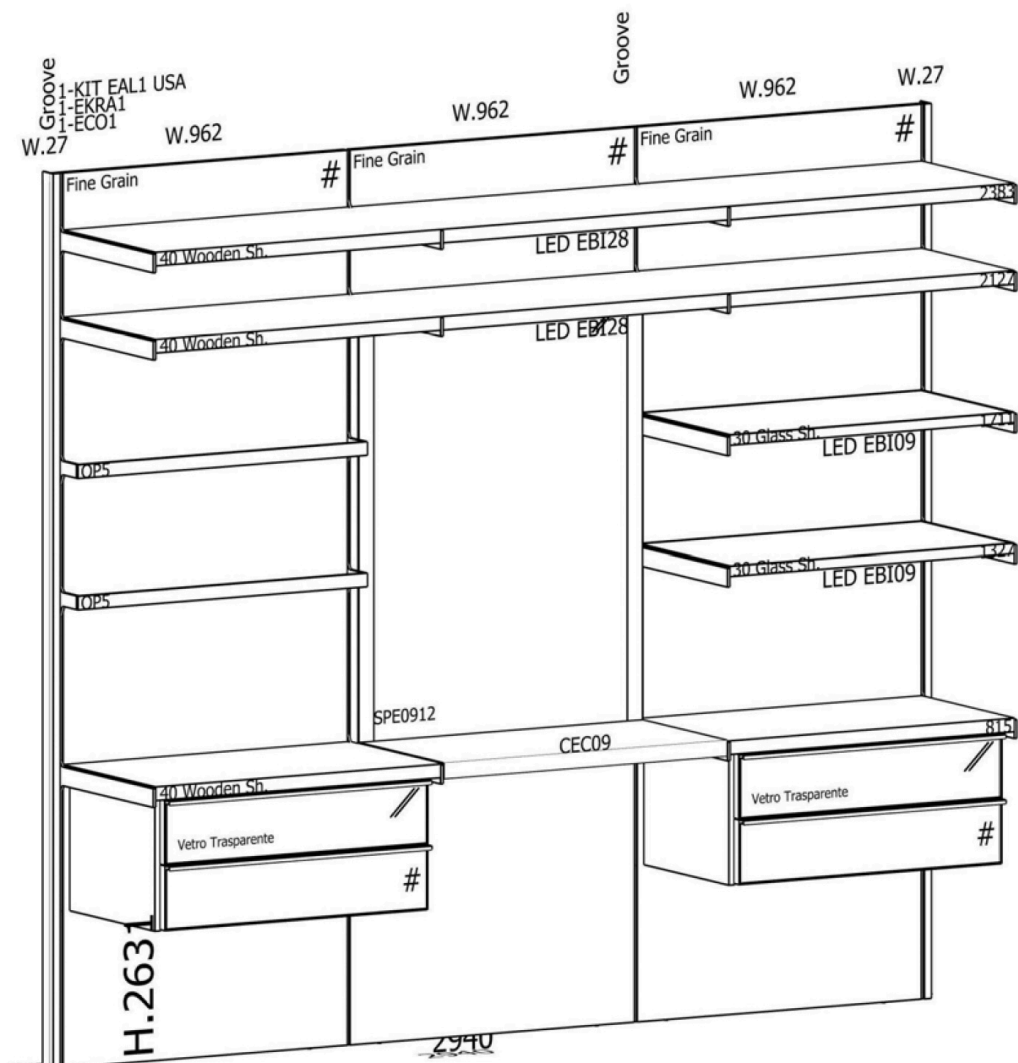

LIVINGSPACE Molteni & C

120 1706 West 1st Avenue
Vancouver BC
T 604 683 1116
livingspace.com

MOLTENI CLOSET DISPLAY SALE

'DRESSING' Make-Up Desk