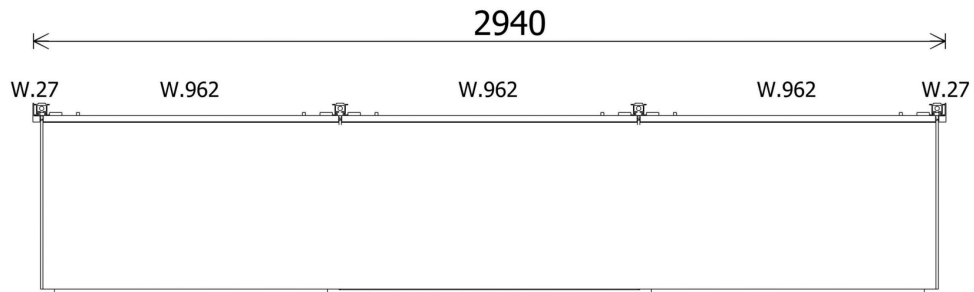

MOLTENI CLOSET DISPLAY SALE

WARDROBE UNITS

LIVINGSPACE Molteni & C

120 1706 West 1st Avenue
Vancouver BC
T 604 683 1116
livingspace.com

MOLTENI CLOSET DISPLAY SALE

'DRESSING' Make-Up Desk

LIVINGSPLACE

120 1706 West 1st Avenue