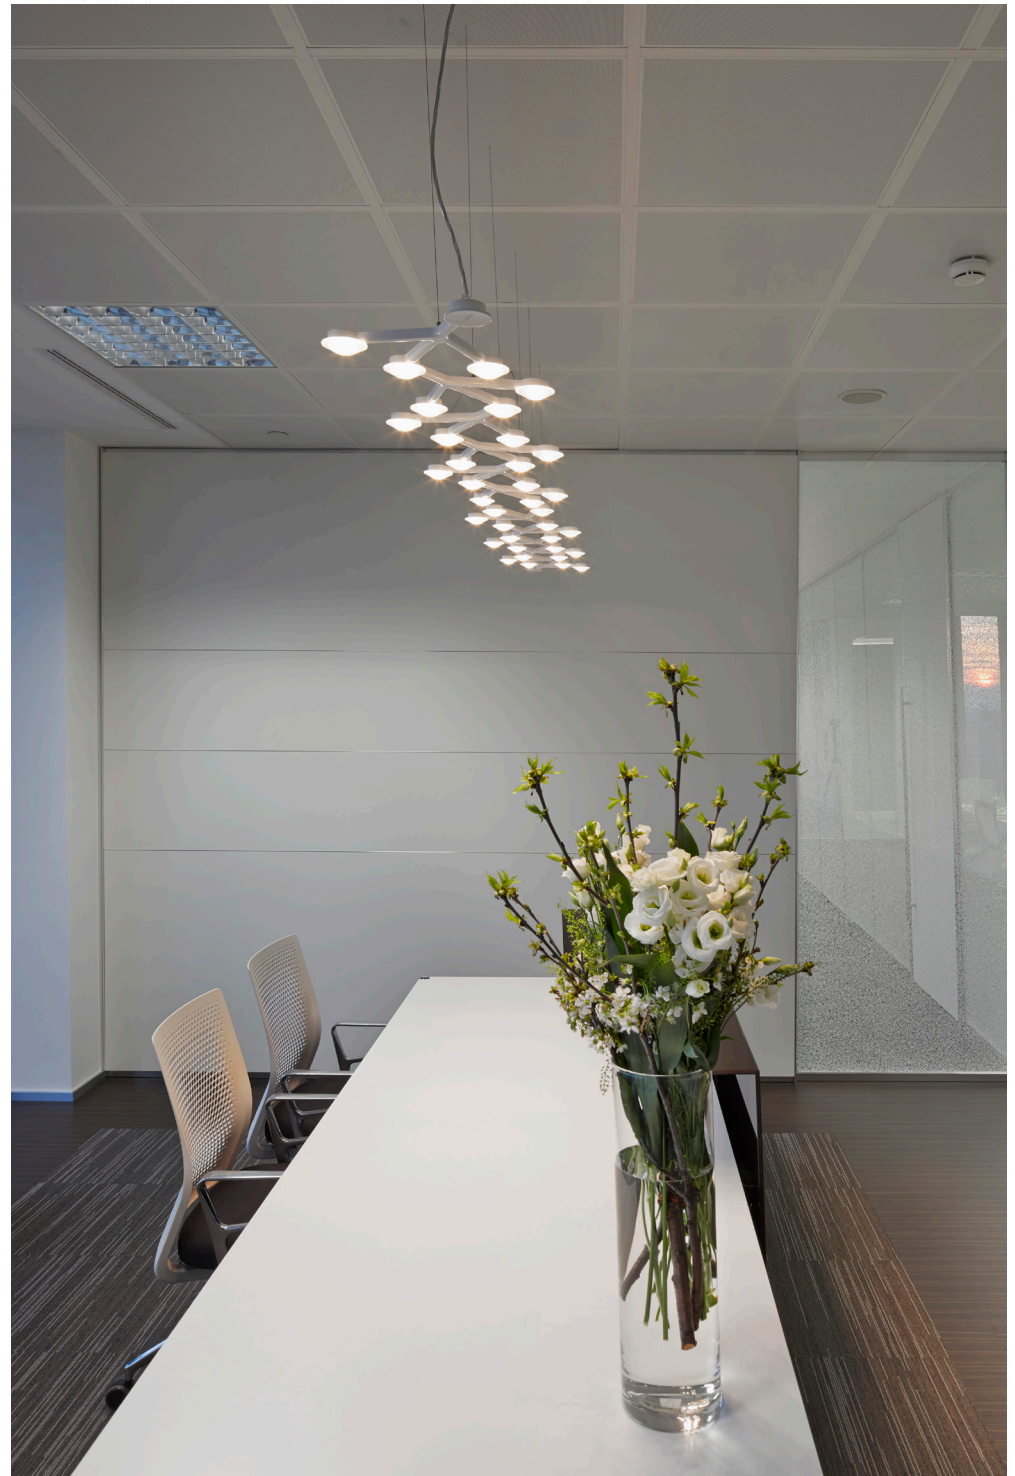

Projects

DIAMOND TOWER OFFICES, MILAN, ITALY
Architectural Project: Building project

Architect: Kohn Pederson Fox Architects
Photo Credit: Beppe Raso