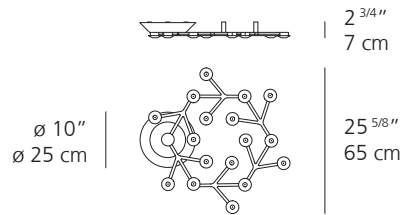

LED Net Circle Ceiling

EMISSION	Direct
LIGHT SOURCE	LED 30W 3000K>80CRI
DIMMING FEATURE	Dimmable
FINISH	○ White
CERTIFICATIONS	c.UL.us listed