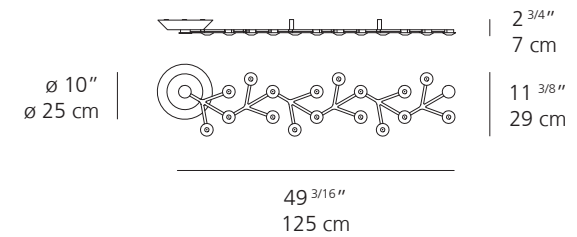

LED NET LINE 125

EMISSION	Direct
LIGHT SOURCE	LED 30W 3000K>80CRI
DIMMING FEATURE	Dimmable
FINISH	○ White
CERTIFICATIONS	c.UL.us listed