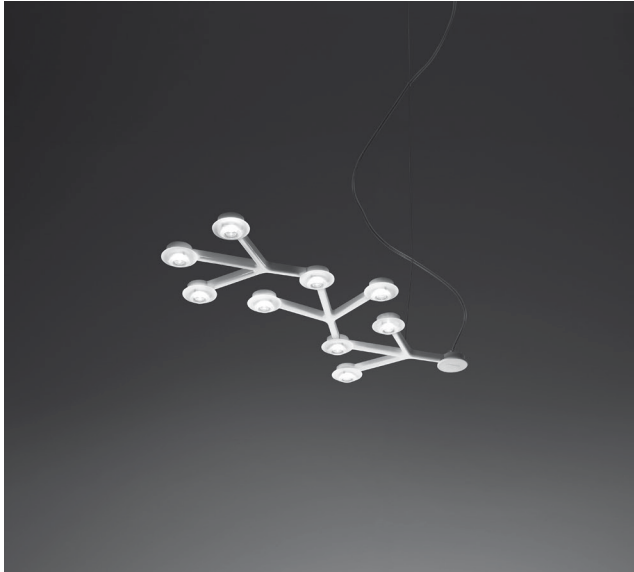

LED Net Line Suspension

LED NET LINE 66

min. 19 11/16" - max. 78 3/4"
min. 50 cm - max. 200 cm

Ø 10"
Ø 25 cm

11 3/8"
29 cm

26"
66 cm

EMISSION	Direct
LIGHT SOURCE	LED 21W 3000K>80CRI
DIMMING FEATURE	Dimmable
FINISH	○ White
CERTIFICATIONS	c.UL.us listed

LED NET