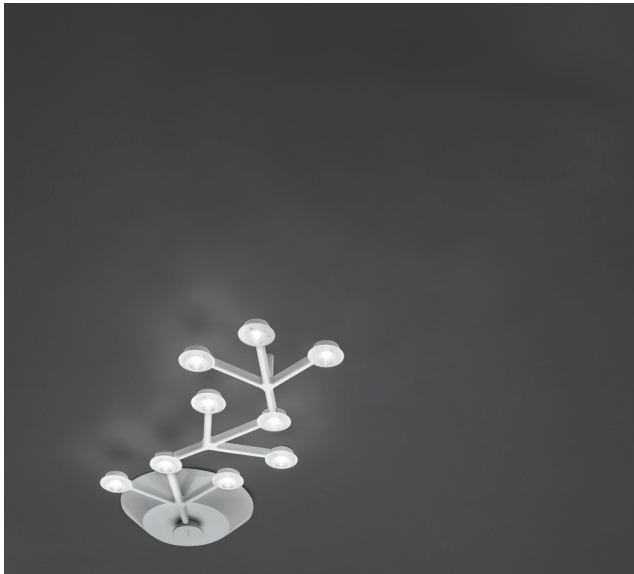

LED Net Line Ceiling

LED NET LINE 66

EMISSION	Direct
LIGHT SOURCE	LED 21W 3000K>80CRI
DIMMING FEATURE	Dimmable
FINISH	○ White
CERTIFICATIONS	c.UL.us listed