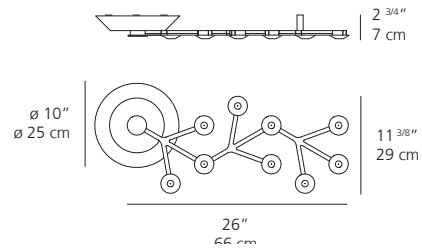

LED Net Line Ceiling

LED NET LINE 66

EMISSION	Direct
LIGHT SOURCE	LED 21W 3000K>80CRI
DIMMING FEATURE	Dimmable
FINISH	○ White
CERTIFICATIONS	c.UL.us listed