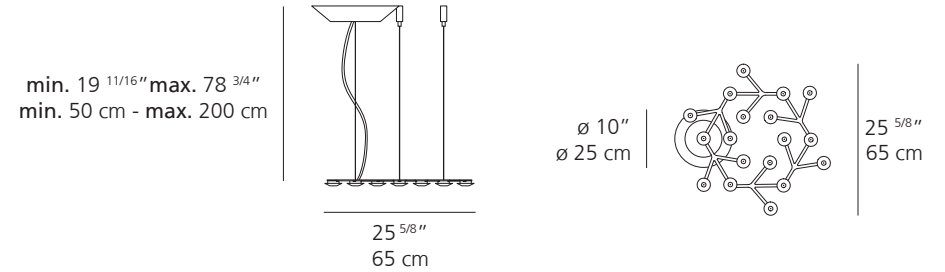

LED Net Circle Suspension

EMISSION	Direct
LIGHT SOURCE	LED 30W 3000K>80CRI
DIMMING FEATURE	Dimmable
FINISH	○ White
CERTIFICATIONS	c.UL.us listed