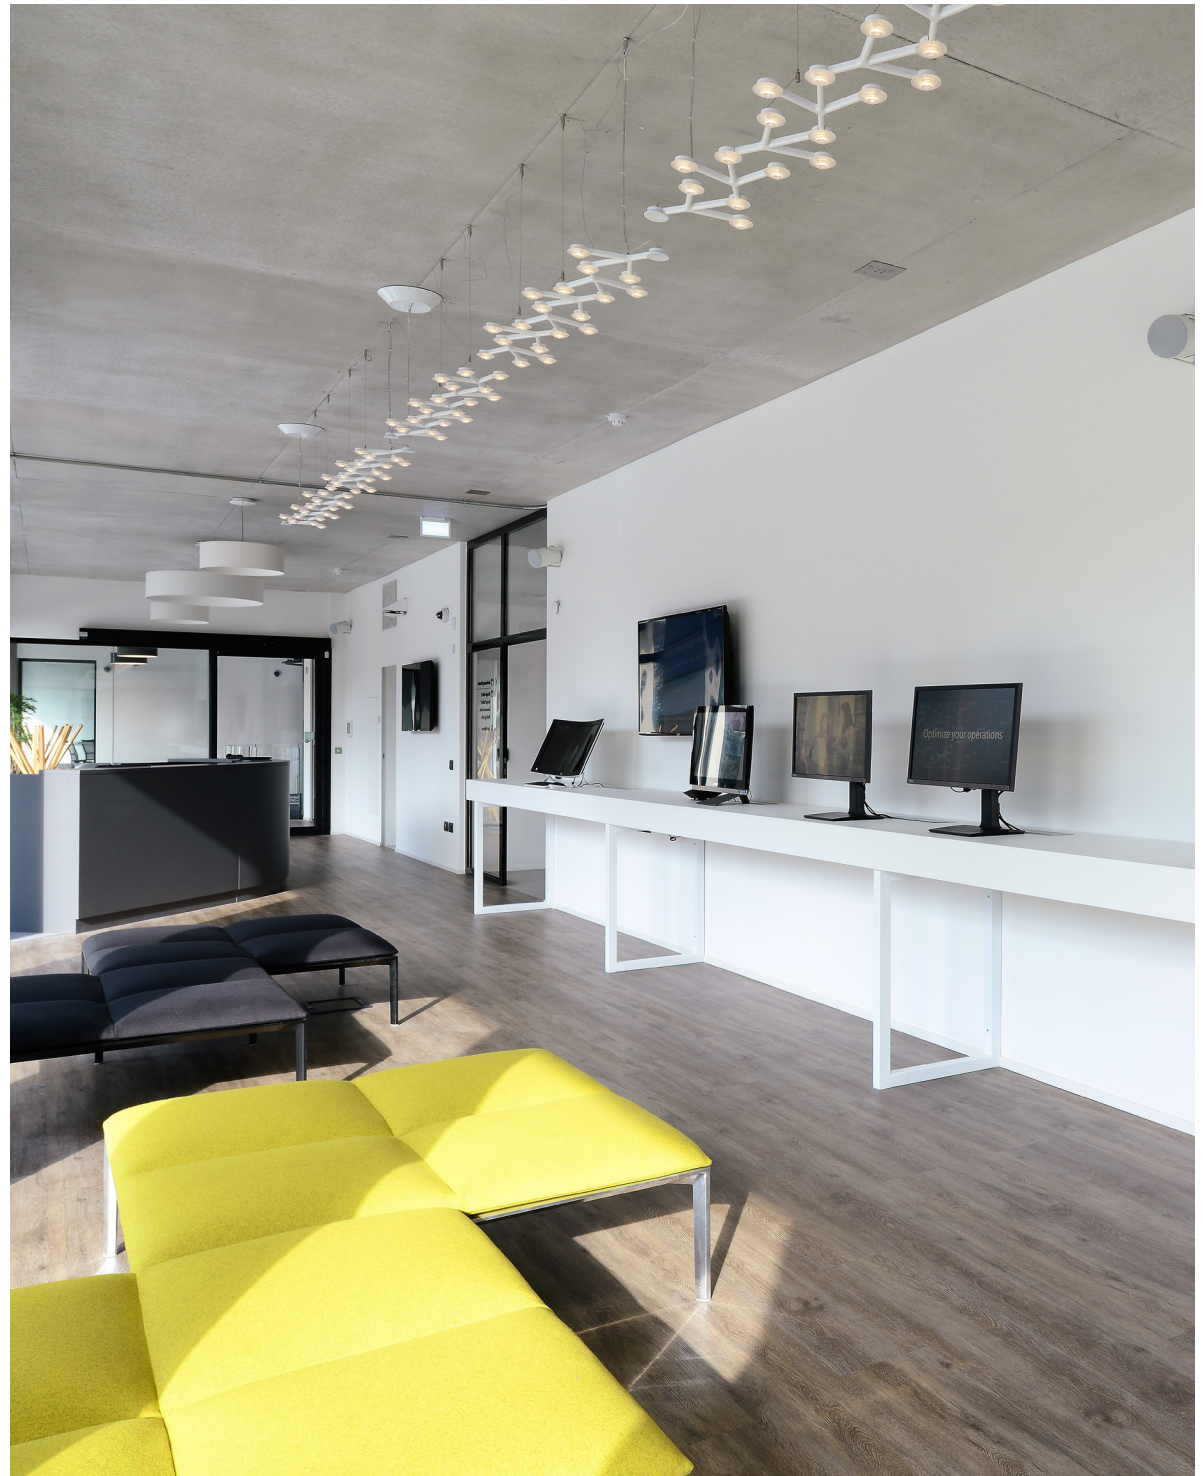

Intricacy

Led Net's contemporary structural design shines bright with its intricate composition inspired by an imaginative, whimsical, and futuristic universe.