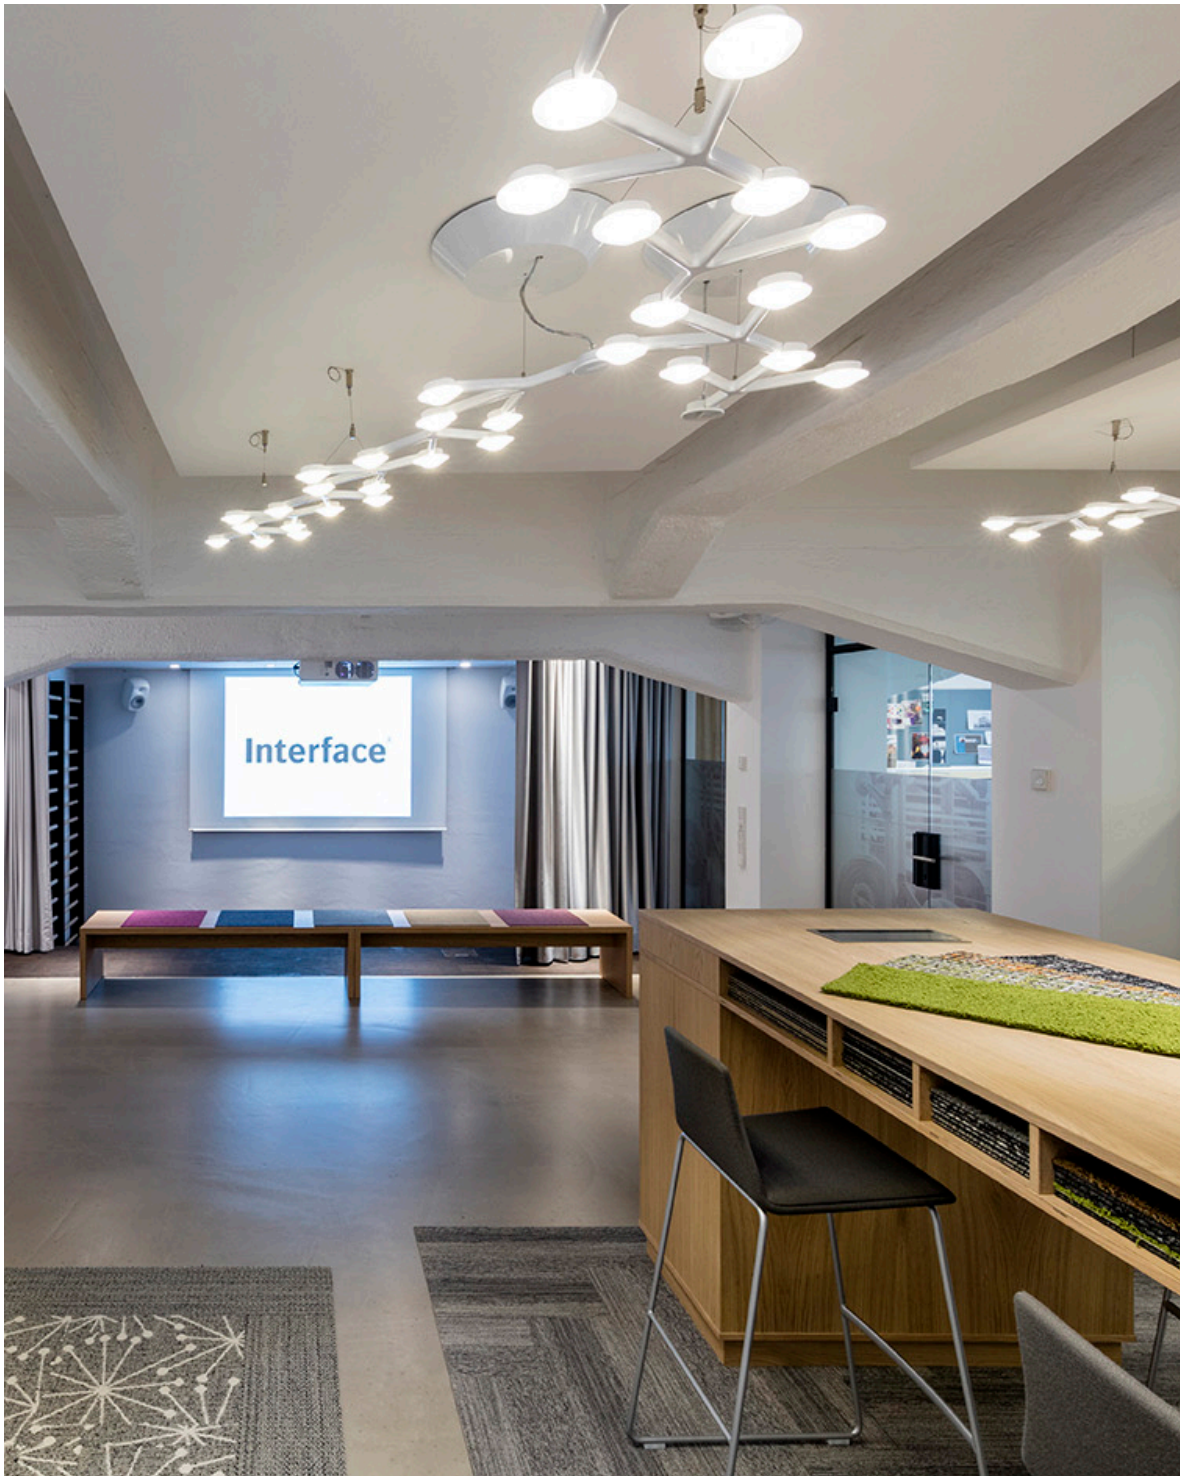

Modular

To enhance modern interiors whether residential, hospitality or contract spaces, Led Net has the ability to be customized in single units or various patterns imagined by architects, designers, and customers to create unique interiors.