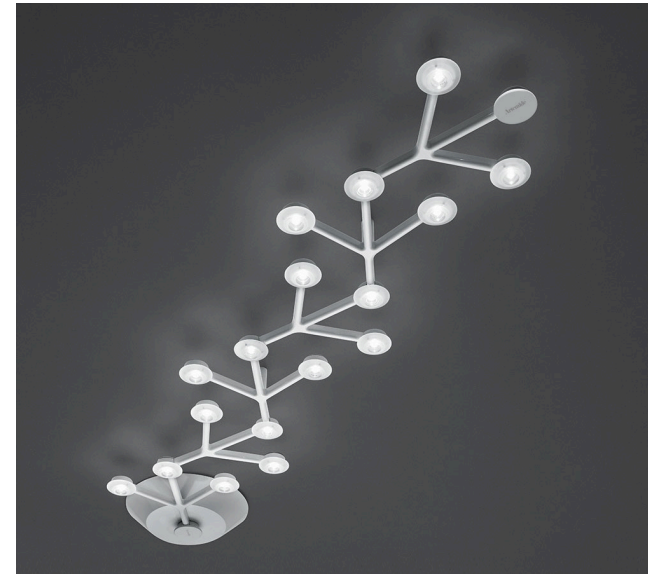

LED NET LINE 125

EMISSION	Direct
LIGHT SOURCE	LED 30W 3000K>80CRI
DIMMING FEATURE	Dimmable
FINISH	○ White
CERTIFICATIONS	c.UL.us listed