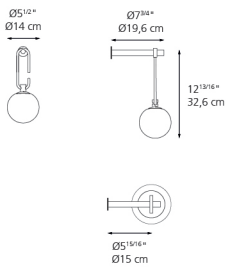

Brushed Brass (Ring)

Materials

- Diffuser in white blown glass
- Adjustable ring in a brushed brass
- Structure in metal painted black

Features & Accessories

- The Fixture is plugged into a wall outlet
- The cord is 100 inches long to the attached

Dimensions

Packaging

1 Box

1 x 8-9/16" x 8-9/16" x 8-3/4" / 3.19 lbs - 21.5 cm x 21.5 cm x 22 cm / 1.445 kg

Light distribution

Diffused

Luminaire weight

2.05 lbs / .93 kg