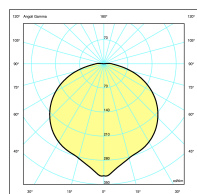

Light distribution

Diffused