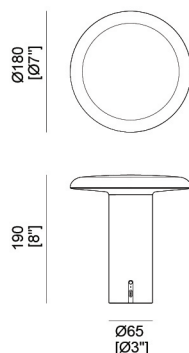

Colors & Finishes

Materials

- Aluminum body

*Integrated light source

Features & Accessories

- USB-C Port
- 3 intensity levels
- up to 20 hours autonomy
- up to 2.5W
- 4 hours fast charge

Dimensions

Packaging

1 Box

Light distribution

Diffused

Luminaire weight

0 lbs / 0 kg

Warranty

5 year limited warranty

Red = Max Cd. Through Vertical plane