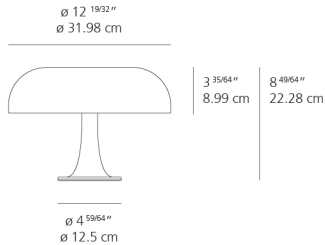

Lamp type	LED-T
Lamp	max 4X25W E12/G16.5
Lamp Included	No
Control type	On/Off (On Cord)
Input Voltage	120V
Power consumption	N/A
Ballast	N/A

Colors & Finishes

White

Materials

- Body and diffuser in polycarbonate

Features & Accessories

Dimensions

Packaging

1 Box

1 x 14-1/4" x 14-1/4" x 10-3/4" / 3.53 lbs - 36 cm x 36 cm x 27 cm / 1.6 kg

Light distribution

Diffused

Luminaire weight