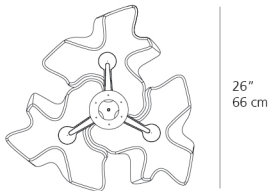

Logico triple nested ceiling E26/A19 Grey Smoke

SPECIFICATIONS

0458018A

Design By

Michele De Lucchi
Gerhard Reichert

Collection

Design

Specifications

- Diffuser in handblown glass with satin finish
- Diffuser supporting frame and canopy in die-cast aluminum with matte lacquered finish

Features & Accessories

- Custom applications available

Dimensions

13 3/4"
35 cm

26"
66 cm

Packaging

4 Boxes

1 x 17-7/16" x 17-7/16" x 11-1/8" / 8.38 lbs - 44 cm x 44 cm x 28 cm / 3.8 kg

3 x 21-3/4" x 19-13/16" x 20-9/16" / 28 lbs - 55 cm x 50 cm x 52 cm / 12.7 kg

Light distribution

Diffused

Luminaire weight

58.87 lbs / 26.7 kg

Red = Max Cd. Through Vertical plane

Blue = Max Cd. Through Horizontal plane

Warranty