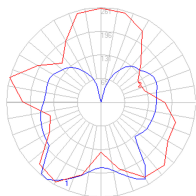

- Diffuser in handblown glass with satin finish
- Diffuser supporting frame and canopy in die-cast aluminum with matte lacquered finish

Features & Accessories

- Custom applications available

Dimensions

13 3/4"
35 cm

26"
66 cm

Packaging

4 Boxes

1 x 17-7/16" x 17-7/16" x 11-1/8" / 8.38 lbs - 44 cm x 44 cm x 28 cm / 3.8 kg

3 x 21-3/4" x 19-13/16" x 20-9/16" / 28 lbs - 55 cm x 50 cm x 52 cm / 12.7 kg

Light distribution

Diffused

Luminaire weight

58.87 lbs / 26.7 kg

Red = Max Cd. Through Vertical plane

Blue = Max Cd. Through Horizontal plane

Warranty