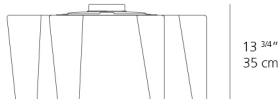

Logico triple nested ceiling E26/A19 Grey Smoke

SPECIFICATIONS

0458018A

Design By

Michele De Lucchi
Gerhard Reichert

Collection

Design

Specifications

Lamp type	LED-T
Lamp	max 3X100W E26/A19
Lamp Included	No
Control type	Dimmable 2-Wire
Input Voltage	120V
Power consumption	N/A
Ballast	N/A

Colors & Finishes

- GREY SMOKE (Diffuser)
- Pale grey (Body)

Materials

- Diffuser in handblown glass with satin finish
- Diffuser supporting frame and canopy in die-cast aluminum with matte lacquered finish

Features & Accessories

- Custom applications available

Dimensions

13 3/4"
35 cm

26"
66 cm

Packaging

4 Boxes

1 x 17-7/16" x 17-7/16" x 11-1/8" / 8.38 lbs - 44 cm x 44 cm x 28 cm / 3.8 kg

3 x 21-3/4" x 19-13/16" x 20-9/16" / 28 lbs - 55 cm x 50 cm x 52 cm / 12.7 kg

Light distribution

Diffused