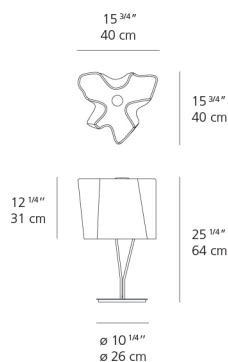

Logico table E26/A19 Tobacco/Pale Grey

SPECIFICATIONS

0457045A

Design By

Michele De Lucchi
Gerhard Reichert

Collection

Design

Specifications

Lamp type	LED-T
Lamp	max 3X60W E26/A19
Lamp Included	No
Control type	DIMMABLE (On Frame)
Input Voltage	120V
Power consumption	N/A
Ballast	N/A

Colors & Finishes

-  TOBACCO (Diffuser)
-  Pale grey (Stem & Base)

Dimensions

Packaging

2 Boxes

1 x 13" x 13" x 28" / 19.18 lbs - 33 cm x 33 cm x 71 cm / 8.7 kg

1 x 21-3/4" x 19-13/16" x 20-9/16" / 28 lbs - 55 cm x 50 cm x 52 cm / 12.7 kg

Light distribution

Diffused

Luminaire weight

32.41 lbs / 14.7 kg

Red = Max Cd. Through Vertical plane
Blue = Max Cd. Through Horizontal plane

Warranty