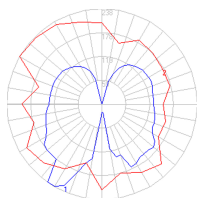

Dimensions

Packaging

2 Boxes

1 x 13" x 13" x 28" / 19.18 lbs - 33 cm x 33 cm x 71 cm / 8.7 kg

1 x 21-3/4" x 19-13/16" x 20-9/16" / 28 lbs - 55 cm x 50 cm x 52 cm / 12.7 kg

Light distribution

Diffused

Luminaire weight

32.41 lbs / 14.7 kg

Red = Max Cd. Through Vertical plane
Blue = Max Cd. Through Horizontal plane

Warranty