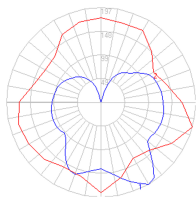

- Diffuser in handblown glass with satin finish
- Diffuser supporting frame and canopy in die-cast aluminum with matte lacquered finish

Features & Accessories

- Custom applications available

Dimensions

10 ³/₈"
26 cm

17 ³/₄"
45 cm

Packaging

4 Boxes

1 x 17" x 17" x 9-9/16" / 5.07 lbs - 43 cm x 43 cm x 24 cm / 2.3 kg

3 x 16-1/4" x 16-1/4" x 16-5/8" / 8.6 lbs - 41 cm x 41 cm x 42 cm / 3.9 kg

Light distribution

Diffused

Luminaire weight

16.76 lbs / 7.6 kg

Red = Max Cd. Through Vertical plane

Blue = Max Cd. Through Horizontal plane

Warranty