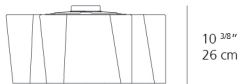

Lamp type	LED-T
Lamp	max 3X100W E26/A19
Lamp Included	No
Control type	Dimmable 2-Wire
Input Voltage	120V
Power consumption	N/A
Ballast	N/A

Colors & Finishes

- GREY SMOKE (Diffuser)
- Pale grey (Body)

Materials

- Diffuser in handblown glass with satin finish
- Diffuser supporting frame and canopy in die-cast aluminum with matte lacquered finish

Features & Accessories

- Custom applications available

Dimensions

10 ³/₈"
26 cm

17 ³/₄"
45 cm

Packaging

4 Boxes

1 x 17" x 17" x 9-9/16" / 5.07 lbs - 43 cm x 43 cm x 24 cm / 2.3 kg

3 x 16-1/4" x 16-1/4" x 16-5/8" / 8.6 lbs - 41 cm x 41 cm x 42 cm / 3.9 kg

Light distribution

Diffused

Luminaire weight