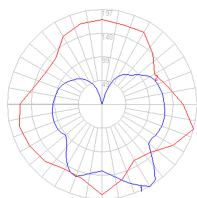

4 Boxes

1 x 24-1/8" x 13" x 9-15/16" / 5.51 lbs - 61 cm x 33 cm x 25 cm / 2.5 kg

3 x 16-1/4" x 16-1/4" x 16-5/8" / 8.6 lbs - 41 cm x 41 cm x 42 cm / 3.9 kg

Light distribution

Diffused

Red = Max Cd. Through Vertical plane
Blue = Max Cd. Through Horizontal plane