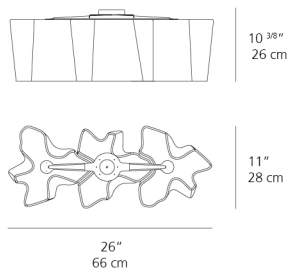

Dimensions