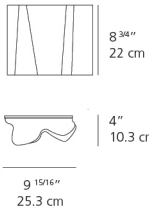

### Dimensions

### Packaging

1 Box

1 x 15-1/16" x 15-1/16" x 12-1/8" / 7.72 lbs - 38.1 cm x 38.1 cm x 30.5 cm / 3.5 kg

### Luminaire weight

5.07 lbs / 2.3 kg

Red = Max Cd. Through Vertical plane  
Blue = Max Cd. Through Horizontal plane