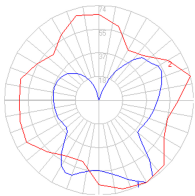

Features & Accessories

- Custom applications available
- Extended cable length

Dimensions

Packaging

4 Boxes

1 x 14-1/4" x 14-1/4" x 9-1/8" / 4.41 lbs - 36 cm x 36 cm x 23 cm / 2 kg

3 x 10-5/16" x 10-5/16" x 14-1/2" / 3.97 lbs - 26 cm x 26 cm x 29 cm / 1.8 kg

Light distribution

Diffused

Luminaire weight

8.8 lbs / 4 kg

Red = Max Cd. Through Vertical plane

Blue = Max Cd. Through Horizontal plane

Warranty

5 year Limited warranty