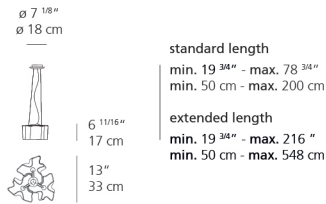

Lamp type	LED-T
Lamp	max 3X60W E12/G16.5
Lamp Included	No
Control type	Dimmable 2-Wire
Input Voltage	120V
Power consumption	N/A
Ballast	N/A

Colors & Finishes

- Milky White (Diffuser)
- Pale grey (Body & Canopy)

Features & Accessories

- Custom applications available
- Extended cable length

Dimensions

Packaging

4 Boxes

1 x 14-1/4" x 14-1/4" x 9-1/8" / 4.41 lbs - 36 cm x 36 cm x 23 cm / 2 kg

3 x 10-5/16" x 10-5/16" x 14-1/2" / 3.97 lbs - 26 cm x 26 cm x 29 cm / 1.8 kg

Light distribution

Diffused

Luminaire weight

8.8 lbs / 4 kg

Red = Max Cd. Through Vertical plane

Blue = Max Cd. Through Horizontal plane

Warranty

5 year Limited warranty