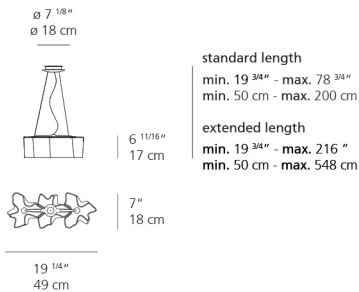

Logico micro triple linear suspension

SPECIFICATIONS

0650028A

Design By

Michele De Lucchi
Gerhard Reichert

Collection

Design

Specifications

Lamp type	LED-T
Lamp	max 3X60W E12/G16.5
Lamp Included	No
Control type	Dimmable 2-Wire
Input Voltage	N/A
Power consumption	N/A
Ballast	N/A

Colors & Finishes

- Milky White (Diffuser)
- Pale grey (Body & Canopy)

Features & Accessories

- Custom applications available

Dimensions

Packaging

4 Boxes

1 x 20-9/16" x 14-1/4" x 9-9/16" / 4.41 lbs - 52 cm x 36 cm x 24 cm / 2 kg

3 x 10-5/16" x 10-5/16" x 20-1/2" / 3.97 lbs - 26 cm x 26 cm x 29 cm / 1.8 kg

Light distribution

Diffused

Luminaire weight

8.8 lbs / 4 kg

Red = Max Cd. Through Vertical plane

Blue = Max Cd. Through Horizontal plane

Warranty

5 year Limited warranty