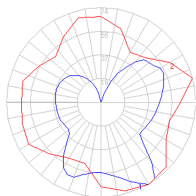

Features & Accessories

- Custom applications available

Dimensions

Packaging

4 Boxes

1 x 20-9/16" x 14-1/4" x 9-9/16" / 4.41 lbs - 52 cm x 36 cm x 24 cm / 2 kg

3 x 10-5/16" x 10-5/16" x 20-1/2" / 3.97 lbs - 26 cm x 26 cm x 29 cm / 1.8 kg

Light distribution

Diffused

Luminaire weight

8.8 lbs / 4 kg

Red = Max Cd. Through Vertical plane

Blue = Max Cd. Through Horizontal plane

Warranty

5 year Limited warranty