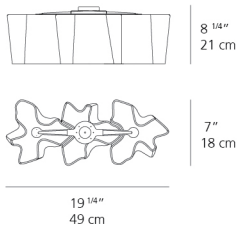

Dimensions

Packaging

4 Boxes

1 x 20-9/16" x 14-1/4" x 9-9/16" / 4.41 lbs - 52 cm x 36 cm x 24 cm / 2 kg

3 x 10-5/16" x 10-5/16" x 20-1/2" / 3.97 lbs - 26 cm x 26 cm x 29 cm / 1.8 kg