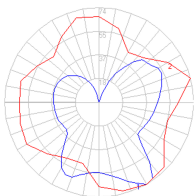

4 Boxes

1 x 20-9/16" x 14-1/4" x 9-9/16" / 4.41 lbs - 52 cm x 36 cm x 24 cm / 2 kg

3 x 10-5/16" x 10-5/16" x 20-1/2" / 3.97 lbs - 26 cm x 26 cm x 29 cm / 1.8 kg

Light distribution

Diffused

Red = Max Cd. Through Vertical plane
Blue = Max Cd. Through Horizontal plane