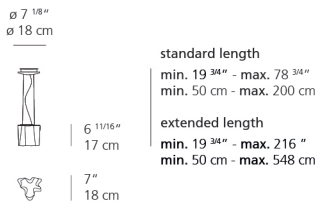

Lamp type	LED-T
Lamp	max 60W E12/G16.5
Lamp Included	No
Control type	Dimmable 2-Wire
Input Voltage	120V
Power consumption	N/A
Ballast	N/A

Colors & Finishes

- Milky White (Diffuser)
- Pale grey (Body & Canopy)

Features & Accessories

- Custom applications available
- Extended cable length

Dimensions

Packaging

2 Boxes

1 x 11-1/2" x 9-9/16" x 8-3/8" / 2.87 lbs - 29 cm x 24 cm x 21 cm / 1.3 kg

1 x 10-5/16" x 10-5/16" x 11-1/2" / 3.97 lbs - 26 cm x 26 cm x 29 cm / 1.8 kg

Light distribution

Diffused

Luminaire weight

3.96 lbs / 1.8 kg

Red = Max Cd. Through Vertical plane

Blue = Max Cd. Through Horizontal plane

Warranty

5 year Limited warranty