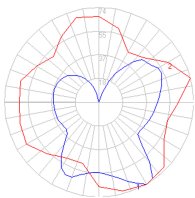

Features & Accessories

- Custom applications available
- Extended cable length

Dimensions

Packaging

2 Boxes

1 x 11-1/2" x 9-9/16" x 8-3/8" / 2.87 lbs - 29 cm x 24 cm x 21 cm / 1.3 kg

1 x 10-5/16" x 10-5/16" x 11-1/2" / 3.97 lbs - 26 cm x 26 cm x 29 cm / 1.8 kg

Light distribution

Diffused

Luminaire weight

3.96 lbs / 1.8 kg

Red = Max Cd. Through Vertical plane

Blue = Max Cd. Through Horizontal plane

Warranty

5 year Limited warranty