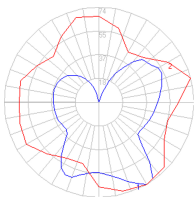

2 Boxes

1 x 8-3/8" x 8-3/8" x 7-9/16" / 1.76 lbs - 21 cm x 21 cm x 19 cm / .8 kg

1 x 10-5/16" x 10-5/16" x 8-1/2" / 3.97 lbs - 26 cm x 26 cm x 29 cm / 1.8 kg

Light distribution

Diffused

Luminaire weight

3.52 lbs / 1.6 kg