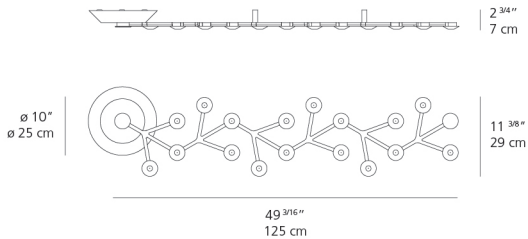

Delivered lumens	1851lm
Light output ratio	61.7lm/W
Power consumption	30W
Led type	28W C.O.B.*
CCT (Correlated Color Temperature)	3000K
CRI (Color Rendering Index)	>80
Life expectancy	50000Hrs
Control type	Dimmable 0-10V
Input Voltage	120-277V
Driver	ROAL - 1 x RSLD035-16

Dimensions

Packaging

1 Box

1 x 61-1/8" x 18-3/16" x 4-7/16" / 13.23 lbs - 155 cm x 46 cm x 11 cm / 6 kg

Light distribution

Direct

Luminaire weight

5.07 lbs / 2.3 kg