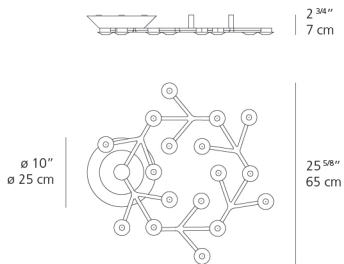

### Specifications

Delivered lumens	1883lm
Light output ratio	62.77lm/W
Power consumption	30W
Led type	28W C.O.B.*
CCT (Correlated Color Temperature)	3000K
CRI (Color Rendering Index)	>80
Life expectancy	50000Hrs
Control type	Dimmable 0-10V
Input Voltage	120-277V
Driver	ROAL - 1 x RSLD035-16

### Dimensions