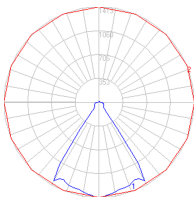

Luminaire weight

4.74 lbs / 2.15 kg