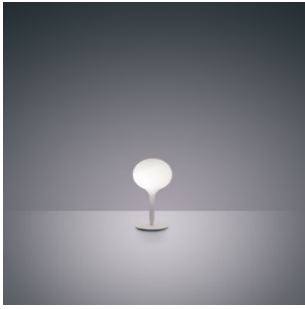

Castore 14 Table

1044115A

SPECIFICATIONS

Design By

Michele De Lucchi
Huub Ubbens

Collection

Design

Specifications

Lamp type	LED-T (Non Integrated) ONLY
Lamp	max 4W LED E12/G16.5
Lamp Included	No
Control type	On/Off (On Cord)
Input Voltage	120V
Power consumption	4W
Ballast	N/A

Colors & Finishes

☐ White

Materials

- Diffuser in handblown glass with external etched finish
- Stem in steel tubing covered by a tapered sleeve in translucent molded polycarbonate

Features & Accessories

- Tapered sleeve allows for partial soft diffusion of light from diffuser

Dimensions

ø 5 1/2"
ø 14 cm

ø 5 1/8"
ø 13 cm

Packaging

1 Box

1 x 12-11/16" x 7-3/16" x 12-1/2" / 3.92 lbs - 32 cm x 18 cm x 34 cm / 1.78 kg

Light distribution

Diffused

Luminaire weight

2.45 lbs / 1.11 kg

Warranty