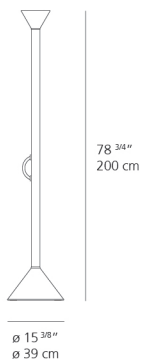

Callimaco floor LED 2700K

A0111W05

SPECIFICATIONS

Design By

Ettore Sottsass

Collection

Design

Specifications

Delivered lumens	2951.5lm
Light output ratio	65.6lm/W
Power consumption	35W
Led type	35W C.O.B.*
CCT (Correlated Color Temperature)	2700K
CRI (Color Rendering Index)	>90
Life expectancy	50000Hrs
Control type	DIMMABLE (On Body)
Input Voltage	120V
Driver	N/A

Colors & Finishes

- Red (Diffuser)
- Yellow (Body)
- Grey (Base)

Materials

- Body in aluminum
- Diffuser in steel
- Handle in polished chrome
- Base in steel

Features & Accessories

- Interchangeable plug options accommodate most electrical outlets for global diversity

Dimensions

Packaging

2 Boxes

1 x 12-11/16" x 12-11/16" x 12-1/2" / 12.13 lbs - 32 cm x 32 cm x 194 cm / 5.5 kg

1 x 19" x 19" x 14-11/16" / 10.8 lbs - 48 cm x 48 cm x 37 cm / 4.9 kg

Light distribution

Indirect