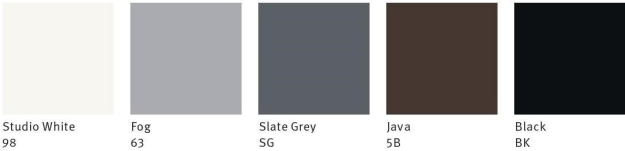

HermanMiller
Materials

Sayl Seating
Work Chairs/Stools

Back
3D Intelligent Suspension

Upholstered Seat & Back
Price Category 2

Y-Tower/Base
Finish

Armpads
Finish