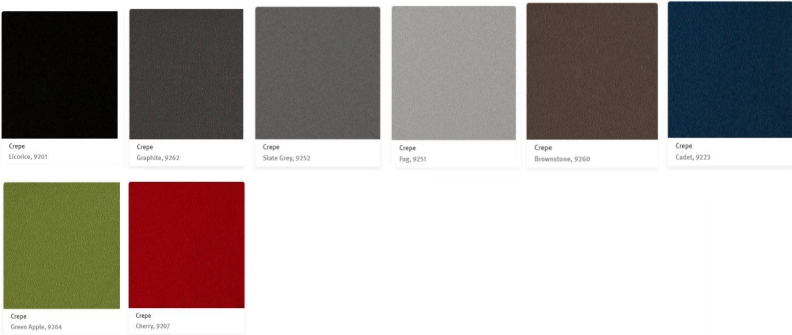

HermanMiller
Materials

Sayl Seating
Work Chairs/Stools

Back
3D Intelligent Suspension

Upholstered Seat & Back
Price Category 2

Y-Tower/Base
Finish

Armpads
Finish