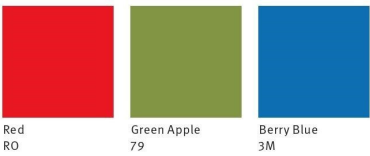

HermanMiller
Materials

Sayl Seating
Work Chairs/Stools

Back
3D Intelligent Suspension

Upholstered Seat & Back
Price Category 2

Y-Tower/Base
Finish

Armpads
Finish