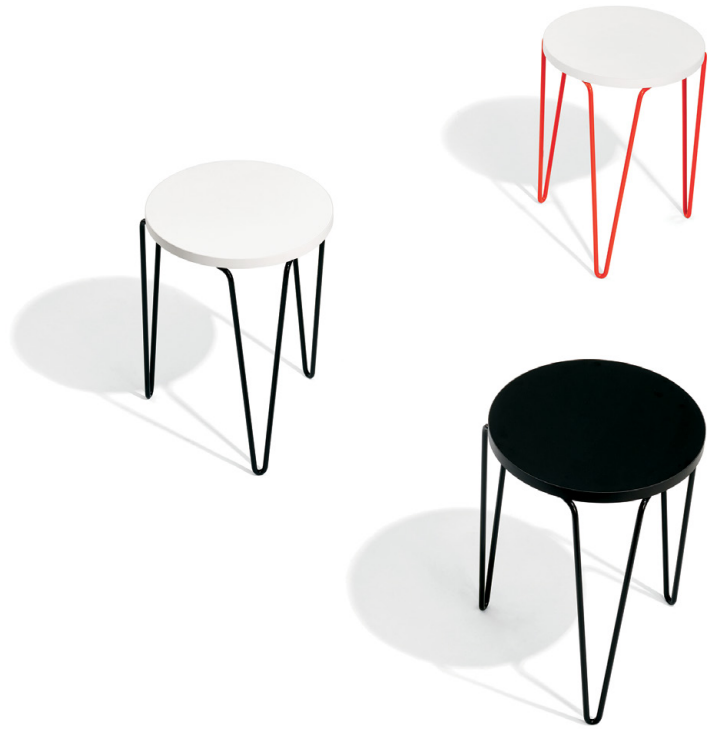

Florence Knoll Table Collection

FLORENCE KNOLL

Knoll

KnollStudio

Florence Knoll Table Collection

Like so many of her groundbreaking designs that became the gold standard for the industry, Florence Knoll's 1954 and 1961 table collections have made its way into the pantheon of modern classics. Her pieces' designs are reserved and cool, severe and angular, reflecting the objective perfectionism of the early 1960s. The collection

of low tables, dining tables, and table desks comes in a plethora of finish options which vary by model, including glass, wood, marble, and granite. To complement the collection, and in honor of the designer's 100th birthday, in 2017, Knoll re-introduced the Florence Knoll Hairpin™ Stacking Table, first produced in 1947.

Florence Knoll oval table desk (right) and dining table (below)

Florence Knoll

Considered a seminal leader of 20th-century design, Florence Knoll grew up among designers. She studied with Eliel Saarinen and Mies van der Rohe, and gained her earliest professional experience with Marcel Breuer and Bauhaus founder Walter Gropius. In partnership with her husband, Hans, she championed the Bauhaus approach to furniture design at Knoll: offer objects that reflect design,

*Florence Knoll (left), Florence Knoll
Hairpin™ Stacking Tables (below)*

KnollStudio®
Florence Knoll Table Collection

Coffee Tables

45"W x 22½"D x 17"H
23½"W x 23½"D x 17"H

End Tables

29½"W x 29½"D x 19"H
35½"W x 35½"D x 19"H