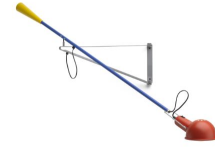

FLOS

265 Small , Chromatica - Specification sheet

By Paolo Rizzatto , 1973

Mounting	Wall
Environments	Indoor dry location
Dimming Protocol	Switch Integrated (Remote Dimmable)
Finish	Chromatica

Technical and Product Description Seeming to defy gravity, the Mod 265 wall lamp by designer Paolo Rizzatto is in a category all its own. Multi-angle rotatable head and long, adjustable swing arm wall lamp. The lamp head-which rotates 360-degrees so that it can be aimed in any direction-provides a clean, direct light. The body is painted steel, with an adjustable arm and reflector. There is a chrome-plated brass reflector support. The counterweight is tapered cast iron. There is an on/off switch on the socket holder, and a plug in power cord measuring 80-inches. Available in black and white finish. Perfect for illuminating a dining table or the bedside. Inspired by a minimalist design, Paolo Rizzatto created this timeless piece in 1973.

Electrical

Voltage	120
---------	-----

Physical

Cord Length (inches)	80 - Chromatica
Construction material	Steel
Weight	11.02 lbs

AU032099 Chromatica

Dimensional image

Certification