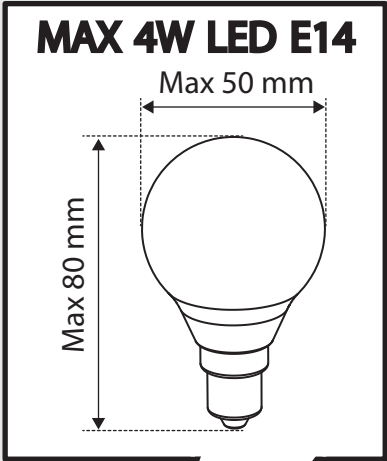

For USA and Canada only:
Max 4W E12 cULus SBLED

4

5

6

7

i

- 1
- 2
- 3
- 4
- 5

For USA and Canada only:
Max 4W E12 cULus SBLED