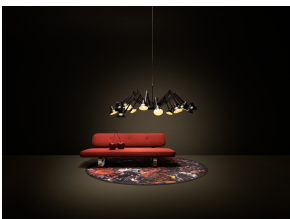

Detailing

The spider-like design of the Dear Ingo combines 16 lamps, from which each has its own adjustable arm. Shine some light!

Colours

Black

White

Dear Ingo

Dimensions

80cm-240cm | 31.5"-94.5"