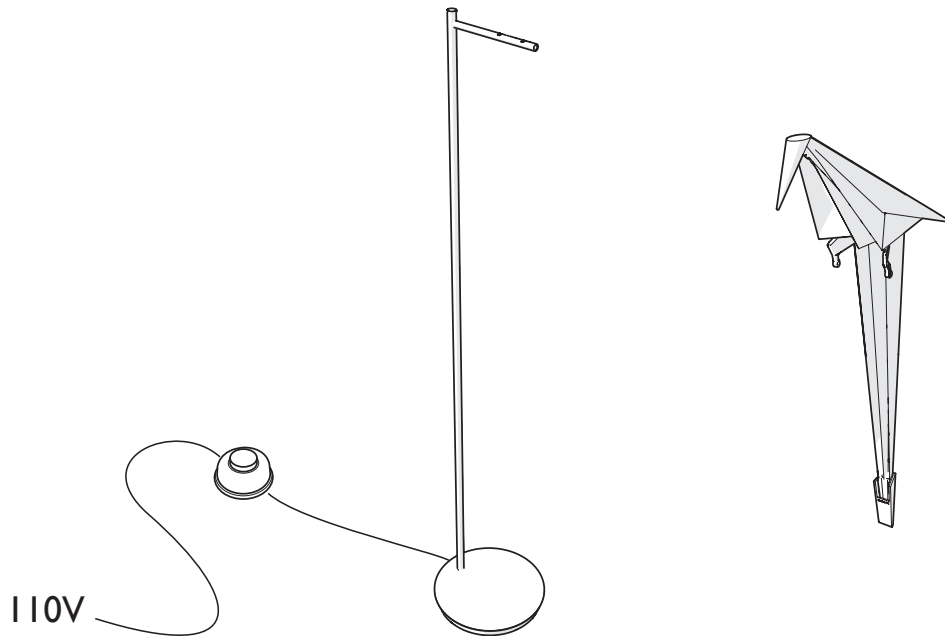

m o o o i[®]

Perch floor lamp

visit www.mooui.com for more information about the collection

m o o o i[®]

Perch floor lamp

CAUTION! HANDLE THIS PRODUCT WITH CARE.

NOT INCLUDED

1x

visit www.mooui.com for more information about the collection

m o o o i

Perch floor lamp

4

IMPORTANT SAFETY INSTRUCTIONS

This portable luminaire has a polarized plug (one blade is wider than the other) as a feature to reduce the risk of electric shock. This plug will fit in a polarized outlet only one way. If the plug does not fully fit in the outlet, reverse the plug. If it still does not fit, contact a qualified electrician. Never use an extension cord plug unless the plug can be fully inserted. Do not alter the plug in any way.