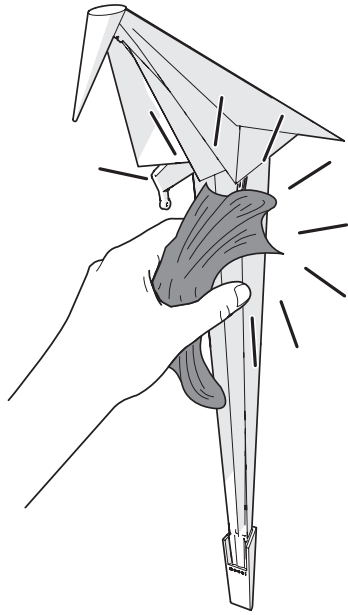

visit www.mooui.com for more information about the collection

m o o o i

Perch floor lamp

4

IMPORTANT SAFETY INSTRUCTIONS

This portable luminaire has a polarized plug (one blade is wider than the other) as a feature to reduce the risk of electric shock. This plug will fit in a polarized outlet only one way. If the plug does not fully fit in the outlet, reverse the plug. If it still does not fit, contact a qualified electrician. Never use an extension cord plug unless the plug can be fully inserted. Do not alter the plug in any way.

5

visit www.mooui.com for more information about the collection

m o o o i

Perch floor lamp

i

Micro fiber cloth

visit www.mooui.com for more information about the collection