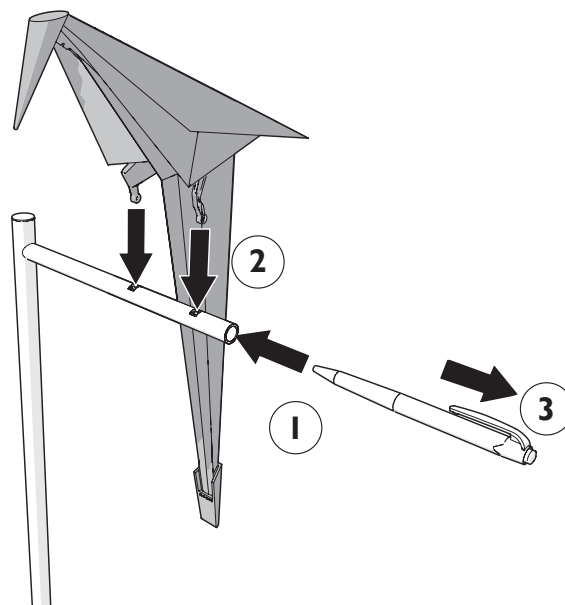

visit www.mooui.com for more information about the collection

m o o o i

Perch floor lamp

4

IMPORTANT SAFETY INSTRUCTIONS

This portable luminaire has a polarized plug (one blade is wider than the other) as a feature to reduce the risk of electric shock. This plug will fit in a polarized outlet only one way. If the plug does not fully fit in the outlet, reverse the plug. If it still does not fit, contact a qualified electrician. Never use an extension cord plug unless the plug can be fully inserted. Do not alter the plug in any way.