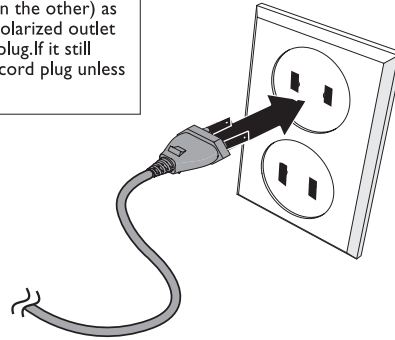

visit www.mooui.com for more information about the collection

m o o o i

Perch floor lamp

4

IMPORTANT SAFETY INSTRUCTIONS

This portable luminaire has a polarized plug (one blade is wider than the other) as a feature to reduce the risk of electric shock. This plug will fit in a polarized outlet only one way. If the plug does not fully fit in the outlet, reverse the plug. If it still does not fit, contact a qualified electrician. Never use an extension cord plug unless the plug can be fully inserted. Do not alter the plug in any way.