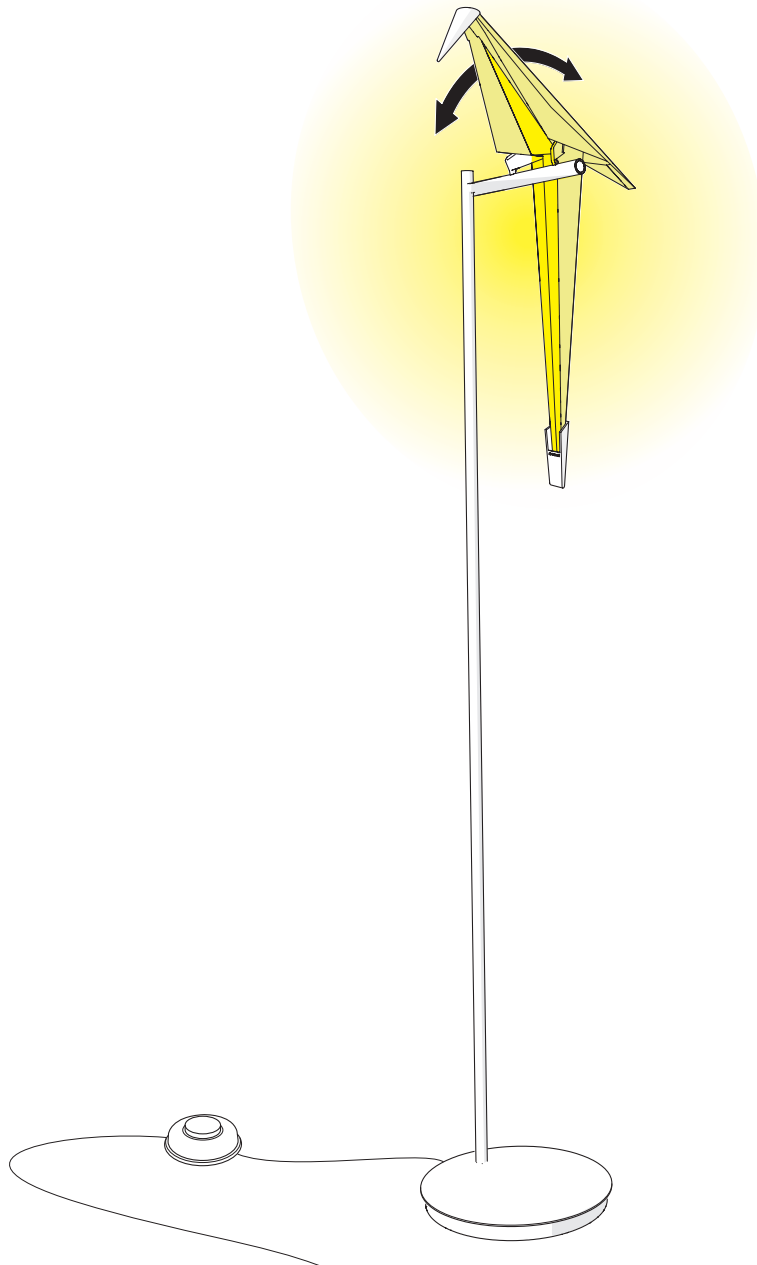

m o o o i[®]

Perch floor lamp

visit www.mooui.com for more information about the collection

m o o o i[®]

Perch floor lamp

CAUTION! HANDLE THIS PRODUCT WITH CARE.

NOT INCLUDED

1x

visit www.mooui.com for more information about the collection

m o o o i

Perch floor lamp

4

IMPORTANT SAFETY INSTRUCTIONS

This portable luminaire has a polarized plug (one blade is wider than the other) as a feature to reduce the risk of electric shock. This plug will fit in a polarized outlet only one way. If the plug does not fully fit in the outlet, reverse the plug. If it still does not fit, contact a qualified electrician. Never use an extension cord plug unless the plug can be fully inserted. Do not alter the plug in any way.

5

visit www.mooui.com for more information about the collection

m o o o i

Perch floor lamp

i

Micro fiber cloth

visit www.mooui.com for more information about the collection