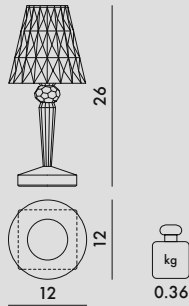

BATTERY 2015

Design Ferruccio Laviani

MATERIAL

Mass-dyed or metallic transparent PMMA

W9140/U9140

TRANSPARENT

B4
Crystal

AM
Amber

W9140
W9145

U9140
U9145

W9140/U	1 (minimum purchase 4 pieces)	0.71	0.008	36X15X15
W9145/U	1 (minimum purchase 4 pieces)	0.71	0.008	36X15X15