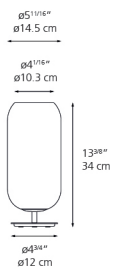

### Dimensions

### Packaging

1 Box

1 x 8-3/8" x 8-3/8" x 18-3/16" / 4.51 lbs - 21 cm x 21 cm x 46 cm / 2.045 kg