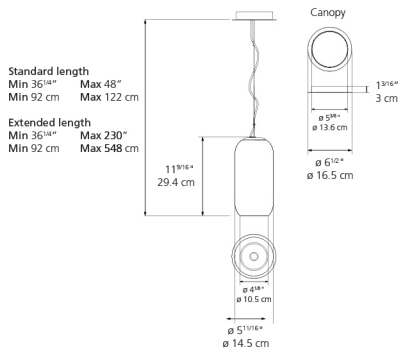

Gople Mini Suspension Blue

1406058A

SPECIFICATIONS

Design By

BJARKE INGELS GROUP

Collection

Design

Specifications

Lamp type	LED-T (Non Integrated) ONLY
Lamp	max 7W LED E12/G16.5
Lamp Included	No
Control type	Dimmable 2-Wire / DIMMABLE
Input Voltage	120V
Power consumption	7W
Ballast	N/A

Colors & Finishes

- Transparent (Diffuser)
- Blue (Gradient)
- Chrome (Canopy)

Materials

- Chrome metal canopy
- Diffuser in handblown glass

Features & Accessories

- Compatible with T10 LED Light Bulb
- Extended cable length

Dimensions

Packaging

1 Box

1 x 8-3/8" x 8-3/8" x 18-3/16" / 4.61 lbs - 21 cm x 21 cm x 46 cm / 2.09 kg

Light distribution

Direct

Luminaire weight

3.7 lbs / 1.68 kg

Warranty