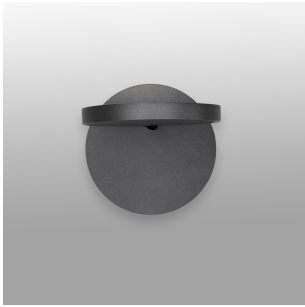

Demetra wall spot w/switch 3000k anthracite grey

SPECIFICATIONS

1730018A

Design By

Naoto Fukasawa

Collection

Design

Specifications

Delivered lumens	472lm
Light output ratio	44.74lm/W
Power consumption	10.58W
Led type	9.5W Array*
CCT (Correlated Color Temperature)	3000K
CRI (Color Rendering Index)	>80
Life expectancy	50000Hrs
Control type	DIMMABLE (On Head) / Switch
Input Voltage	120V
Driver	TCl - 1 x DC-12W-550MA-AR

Colors & Finishes

■ Anthracite grey

Materials

- Head in painted aluminum
- Lower head diffuser in thermoplastic
- Wall bracket in aluminum

Features & Accessories

- Tilttable and rotatable head
- Dimmer switch incorporated on head