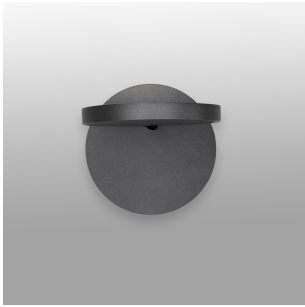

Demetra wall spot w/switch 2700K anthracite grey

SPECIFICATIONS

1730W18A

Design By

Naoto Fukasawa

Collection

Design

Specifications

Delivered lumens	472lm
Light output ratio	44.74lm/W
Power consumption	10.6W
Led type	9.5W Array*
CCT (Correlated Color Temperature)	2700K
CRI (Color Rendering Index)	>90
Life expectancy	50000Hrs
Control type	DIMMABLE (On Head) / Switch (On Head)
Input Voltage	120V
Driver	TCl - 1 x DC-12W-550MA-AR

Colors & Finishes

■ Anthracite grey

Materials

- Head in painted aluminum
- Lower head diffuser in thermoplastic
- Wall bracket in aluminum

Features & Accessories

- Tilttable and rotatable head
- Dimmer switch incorporated on head