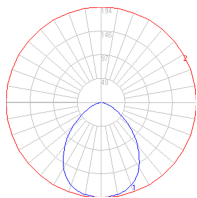

Dimensions

Packaging

1 Box

1 x 11-1/8" x 9-1/8" x 7-15/16" / 2.65 lbs - 28 cm x 23 cm x 20 cm / 1.2 kg

Light distribution

Direct

Red = Max Cd. Through Vertical plane

Blue = Max Cd. Through Horizontal plane