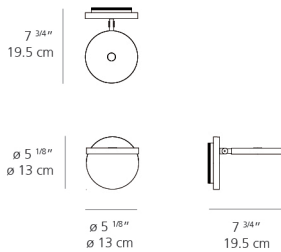

Dimensions

Packaging

1 Box

1 x 11-1/8" x 9-1/8" x 7-15/16" / 2.65 lbs - 28 cm x 23 cm x 20 cm / 1.2 kg

Light distribution

Direct

Red = Max Cd. Through Vertical plane

Blue = Max Cd. Through Horizontal plane