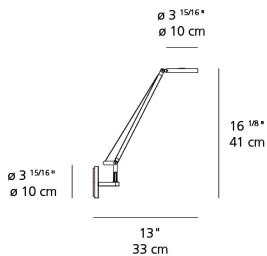

Dimensions

Packaging

1 Box

1 x 19-9/16" x 8-9/16" x 49-5/16" / 2.07 lbs - 49.5 cm x 21.5 cm x 125 cm / .94 kg

Light distribution

Direct

Luminaire weight

0 lbs / 0 kg

Warranty

5 year limited warranty