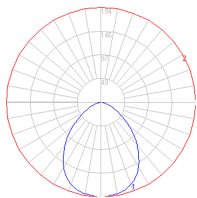

1 x 42" x 14" x 2-5/8" / 5.51 lbs - 106.5 cm x 35.5 cm x 6.5 cm / 2.5 kg

1 x 11-15/16" x 11-15/16" x 3-13/16" / 9.17 lbs - 30.1 cm x 30.1 cm x 9.5 cm / 4.16 kg

1 x 41-13/16" x 1-11/16" x 1-11/16" / 1.54 lbs - 106 cm x 4 cm x 4 cm / .7 kg

Light distribution

Direct

Luminaire weight

9.81 lbs / 4.45 kg

Warranty

5 year limited warranty

Red = Max Cd. Through Vertical plane

Blue = Max Cd. Through Horizontal plane