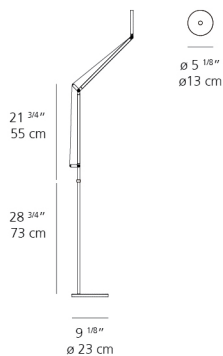

Dimensions