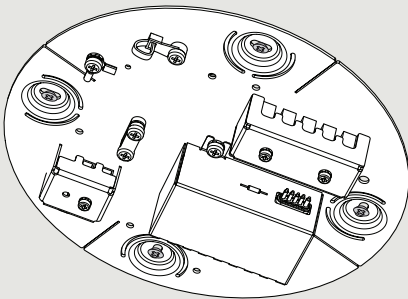

5a

white/blanc/blanco		white/blanc/blanco
green/vert/verde		green/vert/verde
black/noir/negro		black/noir/negro
transparent/transparent/transparente		transparent/transparent/transparente
transparent/transparent/transparente		transparent/transparent/transparente

6a

7a