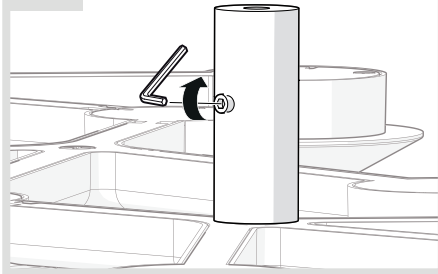

5a

white/blanc/blanco		white/blanc/blanco
green/vert/verde		green/vert/verde
black/noir/negro		black/noir/negro
transparent/transparent/transparente		transparent/transparent/transparente
transparent/transparent/transparente		transparent/transparent/transparente

6a

7a