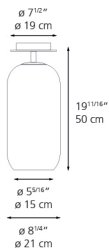

Packaging

2 Boxes

1 x 9-15/16" x 9-15/16" x 9-1/2" / 3.41 lbs - 25 cm x 25 cm x 26.5 cm / 1.545 kg

1 x 24-1/8" x 16-1/4" x 12-11/16" / 8.4 lbs - 61 cm x 41 cm x 32 cm / 3.81 kg

Light distribution

Diffused

Luminaire weight

7.81 lbs / 3.54 kg

Warranty