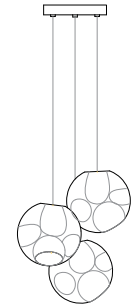

38V

random / copper

38V is a variant of the original 38 series where a large glass sphere is blown with a multitude of haphazard interior cavities, which intersect and collide in unpredictable ways. 38V is smaller, lighter and suspended with coaxial cables. The interior cavities can be filled with plants or left empty. The Random is suspended using coaxial cable and composed in ambient groupings.

38V
random / copper

Lamping

1.5w LED or 10w xenon

Material

blown glass, braided metal coaxial cable or copper tubing, electrical components, and white powder coated canopy.

Patent

EU Patent # 002071019-001

LOW VOLTAGE LUMINAIRE
E476186

±190-210
(7.5"-8.5")

38V

random

Surface Mount

Wall/ceiling

Adjustable Length

Random canopies.

38.1V

38.1V

38.1Vm

38.1Vmi

38.1Vmo

38.3V

adjustable up to 3000 (10') standard

adjustable up to 30500 (100') custom

Table Light