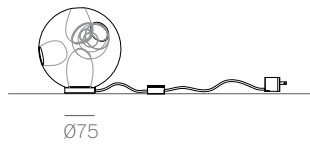

Table Light

38Vt

Ø75

Ø116

Ø116

Ø30

Ø88

Ø38

Ø203