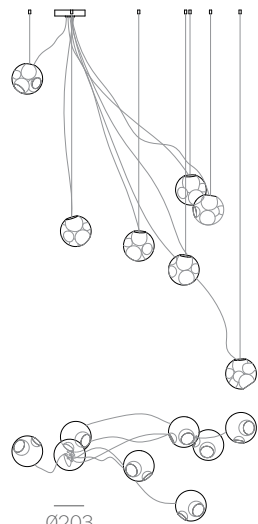

38V

random / copper

38V is a variant of the original 38 series where a large glass sphere is blown with a multitude of haphazard interior cavities, which intersect and collide in unpredictable ways. 38V is smaller, lighter and suspended with coaxial cables. The interior cavities can be filled with plants or left empty. The Random is suspended using coaxial cable and composed in ambient groupings.

38V
random / copper

Lamping

1.5w LED or 10w xenon

Material

blown glass, braided metal coaxial cable or copper tubing, electrical components, and white powder coated canopy.

Patent

EU Patent # 002071019-001

LOW VOLTAGE LUMINAIRE
E476186

38V

copper

Fixed Length

Cluster canopies.

38.3Vc

Ø152

38.19Vc

Ø501

38.37Vc

Ø600

38.61Vc

fixed length up to 3000 (10') standard

fixed length up to 9900 (32') custom

38.7Vc

Ø203

Ø707