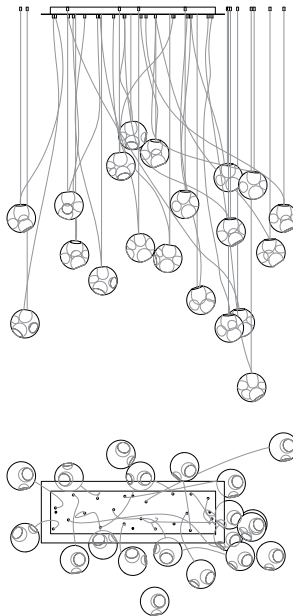

38V

random / copper

38V is a variant of the original 38 series where a large glass sphere is blown with a multitude of haphazard interior cavities, which intersect and collide in unpredictable ways. 38V is smaller, lighter and suspended with coaxial cables. The interior cavities can be filled with plants or left empty. The Random is suspended using coaxial cable and composed in ambient groupings.

38V
random / copper

Lamping

1.5w LED or 10w xenon

Material

blown glass, braided metal coaxial cable or copper tubing, electrical components, and white powder coated canopy.

Patent

EU Patent # 002071019-001

LOW VOLTAGE LUMINAIRE
E476186

38.8Vc

Ø508

38.11Vc

1100 x 370

38.11Vc

Ø600

38.20Vc

1320 x 444

38.20Vc

Ø755

38.20Vc

755

fixed length
up to
3000 (10')
standard

fixed length
up to
9900 (32')
custom

fixed length
up to
3000 (10')
standard

fixed length
up to
9900 (32')
custom