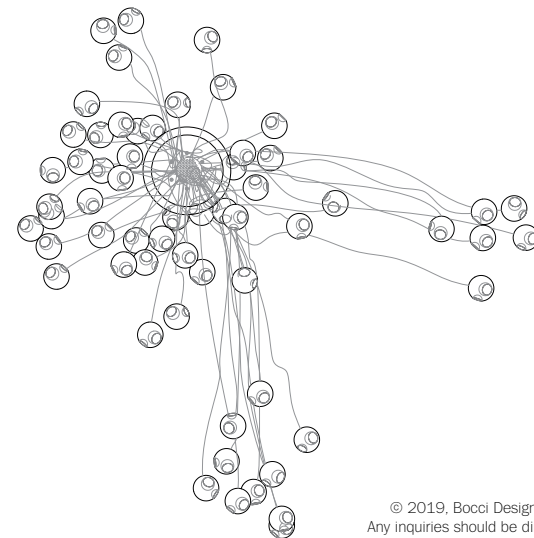

38V

copper

Fixed Length

Cluster canopies.

Ø152

Ø501

Ø600

fixed length up to 3000 (10') standard

fixed length up to 9900 (32') custom

Ø203

Ø707