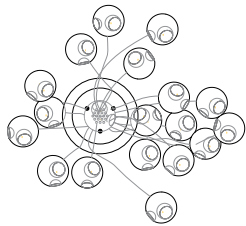

38V

copper

Fixed Length

Cluster canopies.

38.3Vc

Ø152

38.19Vc

Ø501