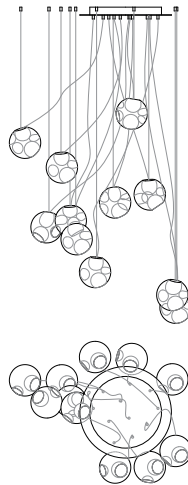

38V

random / copper

38V is a variant of the original 38 series where a large glass sphere is blown with a multitude of haphazard interior cavities, which intersect and collide in unpredictable ways. 38V is smaller, lighter and suspended with coaxial cables. The interior cavities can be filled with plants or left empty. The Random is suspended using coaxial cable and composed in ambient groupings.

38V
random / copper

Lamping

1.5w LED or 10w xenon

Material

blown glass, braided metal coaxial cable or copper tubing, electrical components, and white powder coated canopy.

Patent

EU Patent # 002071019-001

LOW VOLTAGE LUMINAIRE
E476186

38.8Vc

Ø508

38.11Vc

1100 x 370

38.11Vc

Ø600

38.20Vc

1320 x 444

38V

copper

Fixed Length

Cluster canopies.

38.3Vc

Ø152

38.19Vc

Ø501