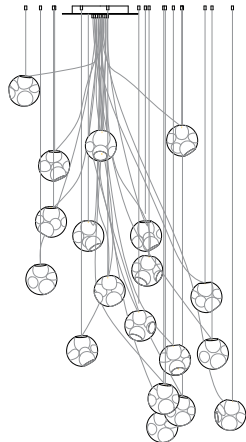

38V

random / copper

38V is a variant of the original 38 series where a large glass sphere is blown with a multitude of haphazard interior cavities, which intersect and collide in unpredictable ways. 38V is smaller, lighter and suspended with coaxial cables. The interior cavities can be filled with plants or left empty. The Random is suspended using coaxial cable and composed in ambient groupings.

38V

copper

Fixed Length

Cluster canopies.

38.3Vc

Ø152

38.19Vc

Ø501