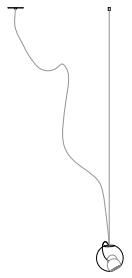

38V

random / copper

38V is a variant of the original 38 series where a large glass sphere is blown with a multitude of haphazard interior cavities, which intersect and collide in unpredictable ways. 38V is smaller, lighter and suspended with coaxial cables. The interior cavities can be filled with plants or left empty. The Random is suspended using coaxial cable and composed in ambient groupings.

fixed length up to 30500 (100') custom

755

38V

copper

Fixed Length

Random canopies.

38.1Vc

Ø152