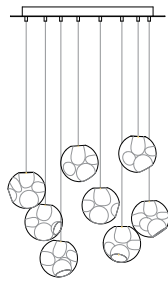

38V

random / copper

38V is a variant of the original 38 series where a large glass sphere is blown with a multitude of haphazard interior cavities, which intersect and collide in unpredictable ways. 38V is smaller, lighter and suspended with coaxial cables. The interior cavities can be filled with plants or left empty. The Random is suspended using coaxial cable and composed in ambient groupings.

38V
random / copper

Lamping

1.5w LED or 10w xenon

Material

blown glass, braided metal coaxial cable or copper tubing, electrical components, and white powder coated canopy.

Patent

EU Patent # 002071019-001

LOW VOLTAGE LUMINAIRE
E476186

Fixed Length

Random canopies.

38.8V

38.8V

38.11V

38.11V

38.20V

38.20V

38.20V

850 x 284

Ø508

1100 x 370

Ø600

1320 x 444

Ø755

fixed length up to 3000 (10') standard