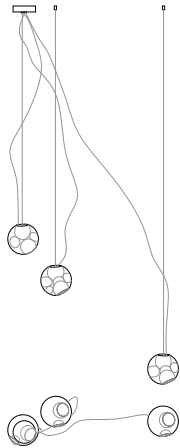

38V

random / copper

38V is a variant of the original 38 series where a large glass sphere is blown with a multitude of haphazard interior cavities, which intersect and collide in unpredictable ways. 38V is smaller, lighter and suspended with coaxial cables. The interior cavities can be filled with plants or left empty. The Random is suspended using coaxial cable and composed in ambient groupings.

38V
random / copper

Lamping

1.5w LED or 10w xenon

Material

blown glass, braided metal coaxial cable or copper tubing, electrical components, and white powder coated canopy.

Patent

EU Patent # 002071019-001

LOW VOLTAGE LUMINAIRE
E476186

38.20Vc

Ø755

38.20Vc

755

fixed length
up to
3000 (10')
standard

fixed length
up to
9900 (32')
custom

fixed length
up to
3000 (10')
standard

fixed length
up to
9900 (32')
custom

38V

copper

Fixed Length

Cluster canopies.

38.3Vc

Ø152

38.19Vc

Ø501