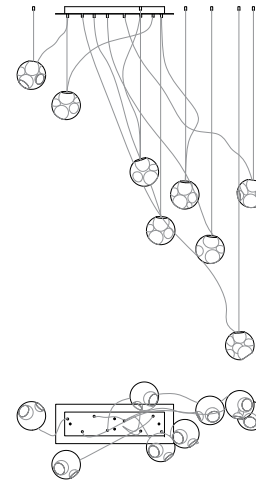

38V

random / copper

38V is a variant of the original 38 series where a large glass sphere is blown with a multitude of haphazard interior cavities, which intersect and collide in unpredictable ways. 38V is smaller, lighter and suspended with coaxial cables. The interior cavities can be filled with plants or left empty. The Random is suspended using coaxial cable and composed in ambient groupings.

38.1Vc

Ø152

38.1Vmc

Ø60

38.3Vc

Ø203

38.8Vc

850 x 284

38.8Vc

Ø508

38.11Vc

1100 x 370

38.11Vc

Ø600

38.20Vc

1320 x 444