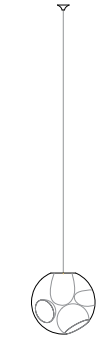

38V

random / copper

38V is a variant of the original 38 series where a large glass sphere is blown with a multitude of haphazard interior cavities, which intersect and collide in unpredictable ways. 38V is smaller, lighter and suspended with coaxial cables. The interior cavities can be filled with plants or left empty. The Random is suspended using coaxial cable and composed in ambient groupings.

38V
random / copper

Lamping

1.5w LED or 10w xenon

Material

blown glass, braided metal coaxial cable or copper tubing, electrical components, and white powder coated canopy.

Patent

EU Patent # 002071019-001

LOW VOLTAGE LUMINAIRE
E476186

±190-210
(7.5"-8.5")

38V

random

Surface Mount

Wall/ceiling

Adjustable Length

Random canopies.

38.1V

38.1V

38.1Vm

38.1Vmi

38.1Vmo

38.3V

adjustable up to 3000 (10') standard

adjustable up to 30500 (100') custom

Table Light