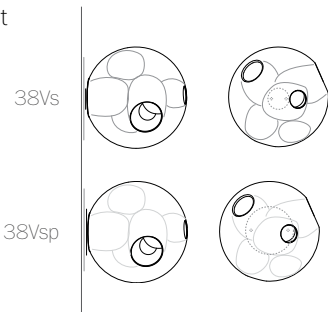

±190-210
(7.5"-8.5")

38V

random

Surface Mount

Wall/ceiling

Adjustable Length

Random canopies.

38.1V

38.20V

850 x 284

Ø508

1100 x 370

Ø600

1320 x 444

Ø755

fixed length up to 3000 (10') standard

38.20Vc

Ø755

38.20Vc

755

fixed length
up to
3000 (10')
standard

fixed length
up to
9900 (32')
custom

fixed length
up to
3000 (10')
standard

fixed length
up to
9900 (32')
custom

38.37Vc

Ø600

38.61Vc

fixed length up to 3000 (10') standard

fixed length up to 9900 (32') custom

38.7Vc

Ø203

Ø707