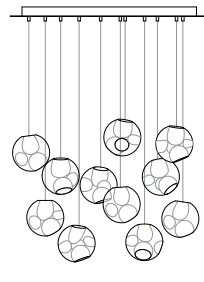

38V

random / copper

38V is a variant of the original 38 series where a large glass sphere is blown with a multitude of haphazard interior cavities, which intersect and collide in unpredictable ways. 38V is smaller, lighter and suspended with coaxial cables. The interior cavities can be filled with plants or left empty. The Random is suspended using coaxial cable and composed in ambient groupings.

38V
random / copper

Lamping

1.5w LED or 10w xenon

Material

blown glass, braided metal coaxial cable or copper tubing, electrical components, and white powder coated canopy.

Patent

EU Patent # 002071019-001

LOW VOLTAGE LUMINAIRE
E476186

Fixed Length

Random canopies.

38.8V

38.8V

38.11V

38.11V

38.20V

38.20V

38.20V

850 x 284

Ø508

1100 x 370

Ø600

1320 x 444

Ø755

fixed length up to 3000 (10') standard