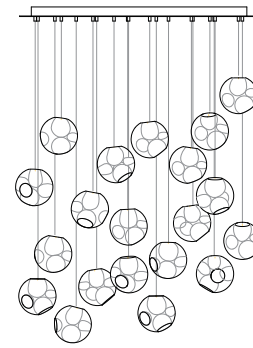

38V

random / copper

38V is a variant of the original 38 series where a large glass sphere is blown with a multitude of haphazard interior cavities, which intersect and collide in unpredictable ways. 38V is smaller, lighter and suspended with coaxial cables. The interior cavities can be filled with plants or left empty. The Random is suspended using coaxial cable and composed in ambient groupings.

38.20V

850 x 284

Ø508

1100 x 370

Ø600

1320 x 444

Ø755

fixed length up to 3000 (10') standard

38V

copper

Fixed Length

Cluster canopies.

38.3Vc

Ø152

38.19Vc

Ø501