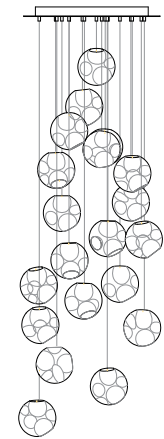

38V

random / copper

38V is a variant of the original 38 series where a large glass sphere is blown with a multitude of haphazard interior cavities, which intersect and collide in unpredictable ways. 38V is smaller, lighter and suspended with coaxial cables. The interior cavities can be filled with plants or left empty. The Random is suspended using coaxial cable and composed in ambient groupings.

38V
random / copper

Lamping

1.5w LED or 10w xenon

Material

blown glass, braided metal coaxial cable or copper tubing, electrical components, and white powder coated canopy.

Patent

EU Patent # 002071019-001

LOW VOLTAGE LUMINAIRE
E476186

38.1V

38.1Vm

38.1Vmi

38.1Vmo

38.3V

adjustable up to 3000 (10') standard

adjustable up to 30500 (100') custom

Table Light

38.20V

850 x 284

Ø508

1100 x 370

Ø600

1320 x 444

Ø755

fixed length up to 3000 (10') standard