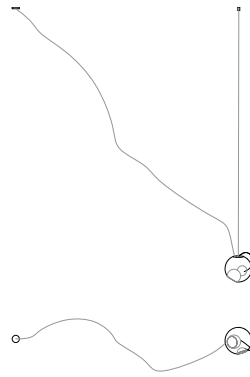

38.1Vmc

Ø60