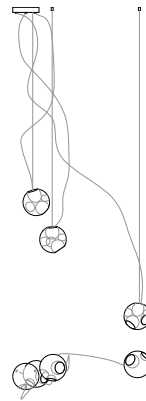

38V

random / copper

38V is a variant of the original 38 series where a large glass sphere is blown with a multitude of haphazard interior cavities, which intersect and collide in unpredictable ways. 38V is smaller, lighter and suspended with coaxial cables. The interior cavities can be filled with plants or left empty. The Random is suspended using coaxial cable and composed in ambient groupings.

38.1Vc

Ø152

38.1Vmc

Ø60

38.3Vc

Ø203

38.8Vc

850 x 284

38.8Vc

Ø508

38.11Vc

1100 x 370

38.11Vc

Ø600

38.20Vc

1320 x 444

38.20Vc

Ø755

38.20Vc

755

fixed length
up to
3000 (10')
standard

fixed length
up to
9900 (32')
custom

fixed length
up to
3000 (10')
standard

fixed length
up to
9900 (32')
custom