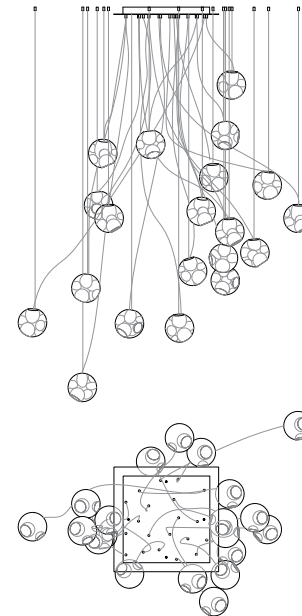

38.20Vc

755

fixed length
up to
3000 (10')
standard

fixed length
up to
9900 (32')
custom

fixed length
up to
3000 (10')
standard

fixed length
up to
9900 (32')
custom