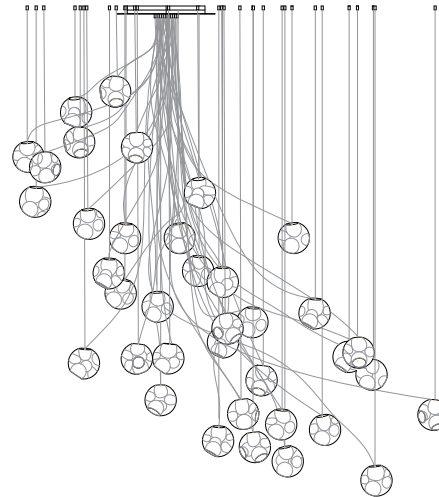

38V

copper

Fixed Length

Cluster canopies.

Ø152

Ø501

38.37Vc

Ø600

fixed length up to 3000 (10') standard

fixed length up to 9900 (32') custom

Ø203

Ø707