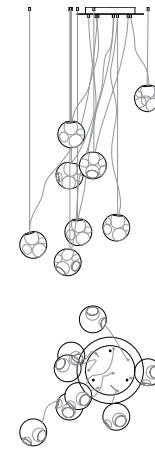

38V

random / copper

38V is a variant of the original 38 series where a large glass sphere is blown with a multitude of haphazard interior cavities, which intersect and collide in unpredictable ways. 38V is smaller, lighter and suspended with coaxial cables. The interior cavities can be filled with plants or left empty. The Random is suspended using coaxial cable and composed in ambient groupings.

38V
random / copper

Lamping

1.5w LED or 10w xenon

Material

blown glass, braided metal coaxial cable or copper tubing, electrical components, and white powder coated canopy.

Patent

EU Patent # 002071019-001

LOW VOLTAGE LUMINAIRE
E476186

38.1Vc

Ø152

38.1Vmc

Ø60

38.3Vc

Ø203

38.8Vc

850 x 284

38.8Vc

Ø508

38.11Vc

1100 x 370

38.11Vc

Ø600

38.20Vc

1320 x 444