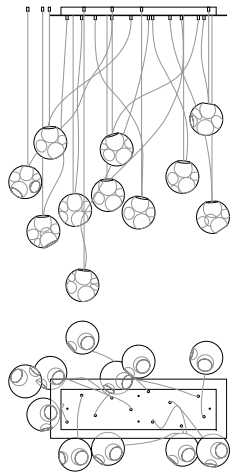

38V

random / copper

38V is a variant of the original 38 series where a large glass sphere is blown with a multitude of haphazard interior cavities, which intersect and collide in unpredictable ways. 38V is smaller, lighter and suspended with coaxial cables. The interior cavities can be filled with plants or left empty. The Random is suspended using coaxial cable and composed in ambient groupings.

38V
random / copper

Lamping

1.5w LED or 10w xenon

Material

blown glass, braided metal coaxial cable or copper tubing, electrical components, and white powder coated canopy.

Patent

EU Patent # 002071019-001

LOW VOLTAGE LUMINAIRE
E476186

38.1Vc

Ø152

38.1Vmc

Ø60

38.3Vc

Ø203

38.8Vc

850 x 284

38.8Vc

Ø508

38.11Vc

1100 x 370

38.11Vc

Ø600

38.20Vc

1320 x 444