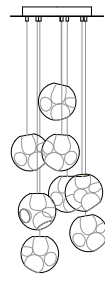

38V

random / copper

38V is a variant of the original 38 series where a large glass sphere is blown with a multitude of haphazard interior cavities, which intersect and collide in unpredictable ways. 38V is smaller, lighter and suspended with coaxial cables. The interior cavities can be filled with plants or left empty. The Random is suspended using coaxial cable and composed in ambient groupings.

Fixed Length

Random canopies.

38.8V

38.8V

38.11V

38.11V

38.20V

38.20V

38.20V

850 x 284

Ø508

1100 x 370

Ø600

1320 x 444

Ø755

fixed length up to 3000 (10') standard

38.8Vc

Ø508

38.11Vc

1100 x 370

38.11Vc

Ø600

38.20Vc

1320 x 444