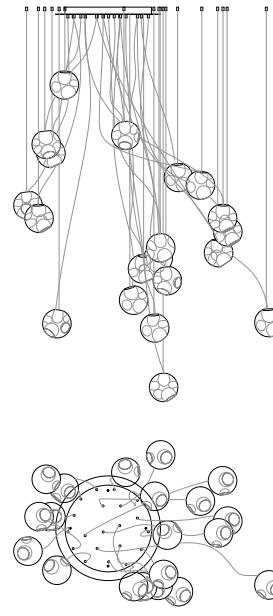

38.20Vc

Ø755