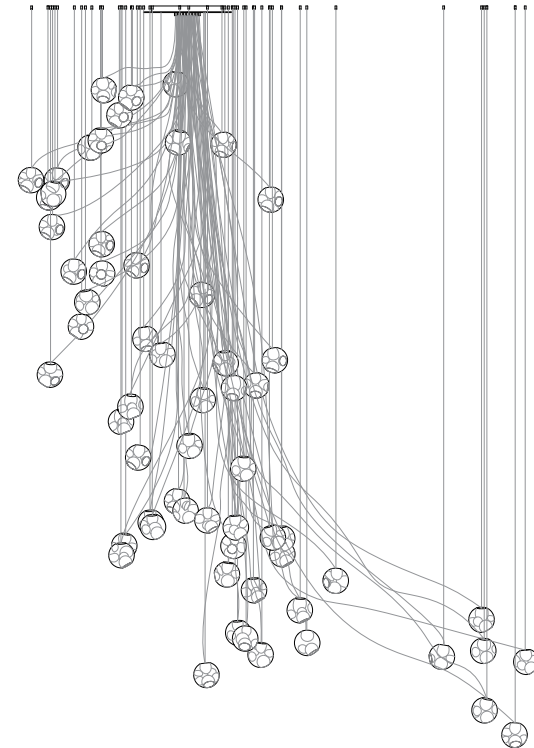

38V

copper

Fixed Length

Cluster canopies.

Ø152

Ø501

Ø600

38.61Vc

fixed length up to 3000 (10') standard

fixed length up to 9900 (32') custom

Ø203

Ø707