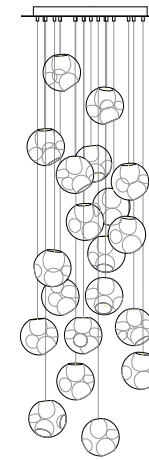

38V

random / copper

38V is a variant of the original 38 series where a large glass sphere is blown with a multitude of haphazard interior cavities, which intersect and collide in unpredictable ways. 38V is smaller, lighter and suspended with coaxial cables. The interior cavities can be filled with plants or left empty. The Random is suspended using coaxial cable and composed in ambient groupings.

38V
random / copper

Lamping

1.5w LED or 10w xenon

Material

blown glass, braided metal coaxial cable or copper tubing, electrical components, and white powder coated canopy.

Patent

EU Patent # 002071019-001

LOW VOLTAGE LUMINAIRE
E476186

38.1V

38.1Vm

38.1Vmi

38.1Vmo

38.3V

adjustable up to 3000 (10') standard

adjustable up to 30500 (100') custom

Table Light

38.20V

850 x 284

Ø508

1100 x 370

Ø600

1320 x 444

Ø755

fixed length up to 3000 (10') standard