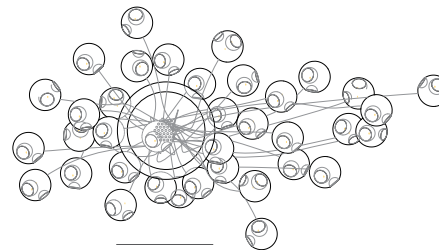

38V

copper

Fixed Length

Cluster canopies.

Ø152

Ø501

38.37Vc

Ø600

fixed length up to 3000 (10') standard

fixed length up to 9900 (32') custom

Ø203

Ø707