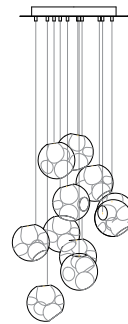

38V

random / copper

38V is a variant of the original 38 series where a large glass sphere is blown with a multitude of haphazard interior cavities, which intersect and collide in unpredictable ways. 38V is smaller, lighter and suspended with coaxial cables. The interior cavities can be filled with plants or left empty. The Random is suspended using coaxial cable and composed in ambient groupings.

38.20V

850 x 284

Ø508

1100 x 370

Ø600

1320 x 444

Ø755

fixed length up to 3000 (10') standard

38.20Vc

Ø755

38.20Vc

755

fixed length
up to
3000 (10')
standard

fixed length
up to
9900 (32')
custom

fixed length
up to
3000 (10')
standard

fixed length
up to
9900 (32')
custom

38.37Vc

Ø600

38.61Vc

fixed length up to 3000 (10') standard

fixed length up to 9900 (32') custom

38.7Vc

Ø203

Ø707