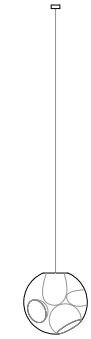

38V

random / copper

38V is a variant of the original 38 series where a large glass sphere is blown with a multitude of haphazard interior cavities, which intersect and collide in unpredictable ways. 38V is smaller, lighter and suspended with coaxial cables. The interior cavities can be filled with plants or left empty. The Random is suspended using coaxial cable and composed in ambient groupings.

38V
random / copper

Lamping

1.5w LED or 10w xenon

Material

blown glass, braided metal coaxial cable or copper tubing, electrical components, and white powder coated canopy.

Patent

EU Patent # 002071019-001

LOW VOLTAGE LUMINAIRE
E476186

±190-210
(7.5"-8.5")

38V

random

Surface Mount

Wall/ceiling

Adjustable Length

Random canopies.

38.1V

38.1V

38.1Vm

38.1Vmi

38.1Vmo

38.3V

adjustable up to 3000 (10') standard

adjustable up to 30500 (100') custom

Table Light