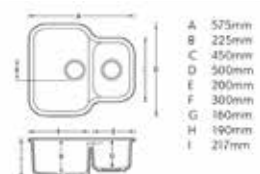

£370.00 (+VAT)