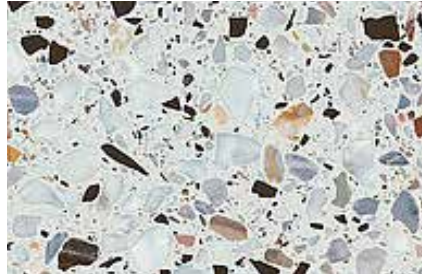

Duropal worktops are easy to work with and extremely durable. They offer a wide range of decors, surface structures and core materials – making them the material of choice for modern, long-lasting and hygienic kitchen design

- 45 exciting decors available as 40mm post-formed worktops,
- 8 of those decors are duplicated in a modern 20mm square edged worktop
- 8 decors in 40mm square edged

Standard 40mm Postformed Worktops

Abruzzo Colore (FG)