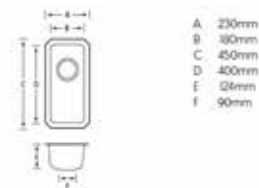

Colne 1.5 Stainless Steel

Weaver 1.0 Stainless Steel

TWISS 1.0 Stainless Steel

ESK 0.5 Stainless Steel

£410.00 (+VAT)

£255.00 (+VAT)

£299.00 (+VAT)

£134.00 (+VAT)