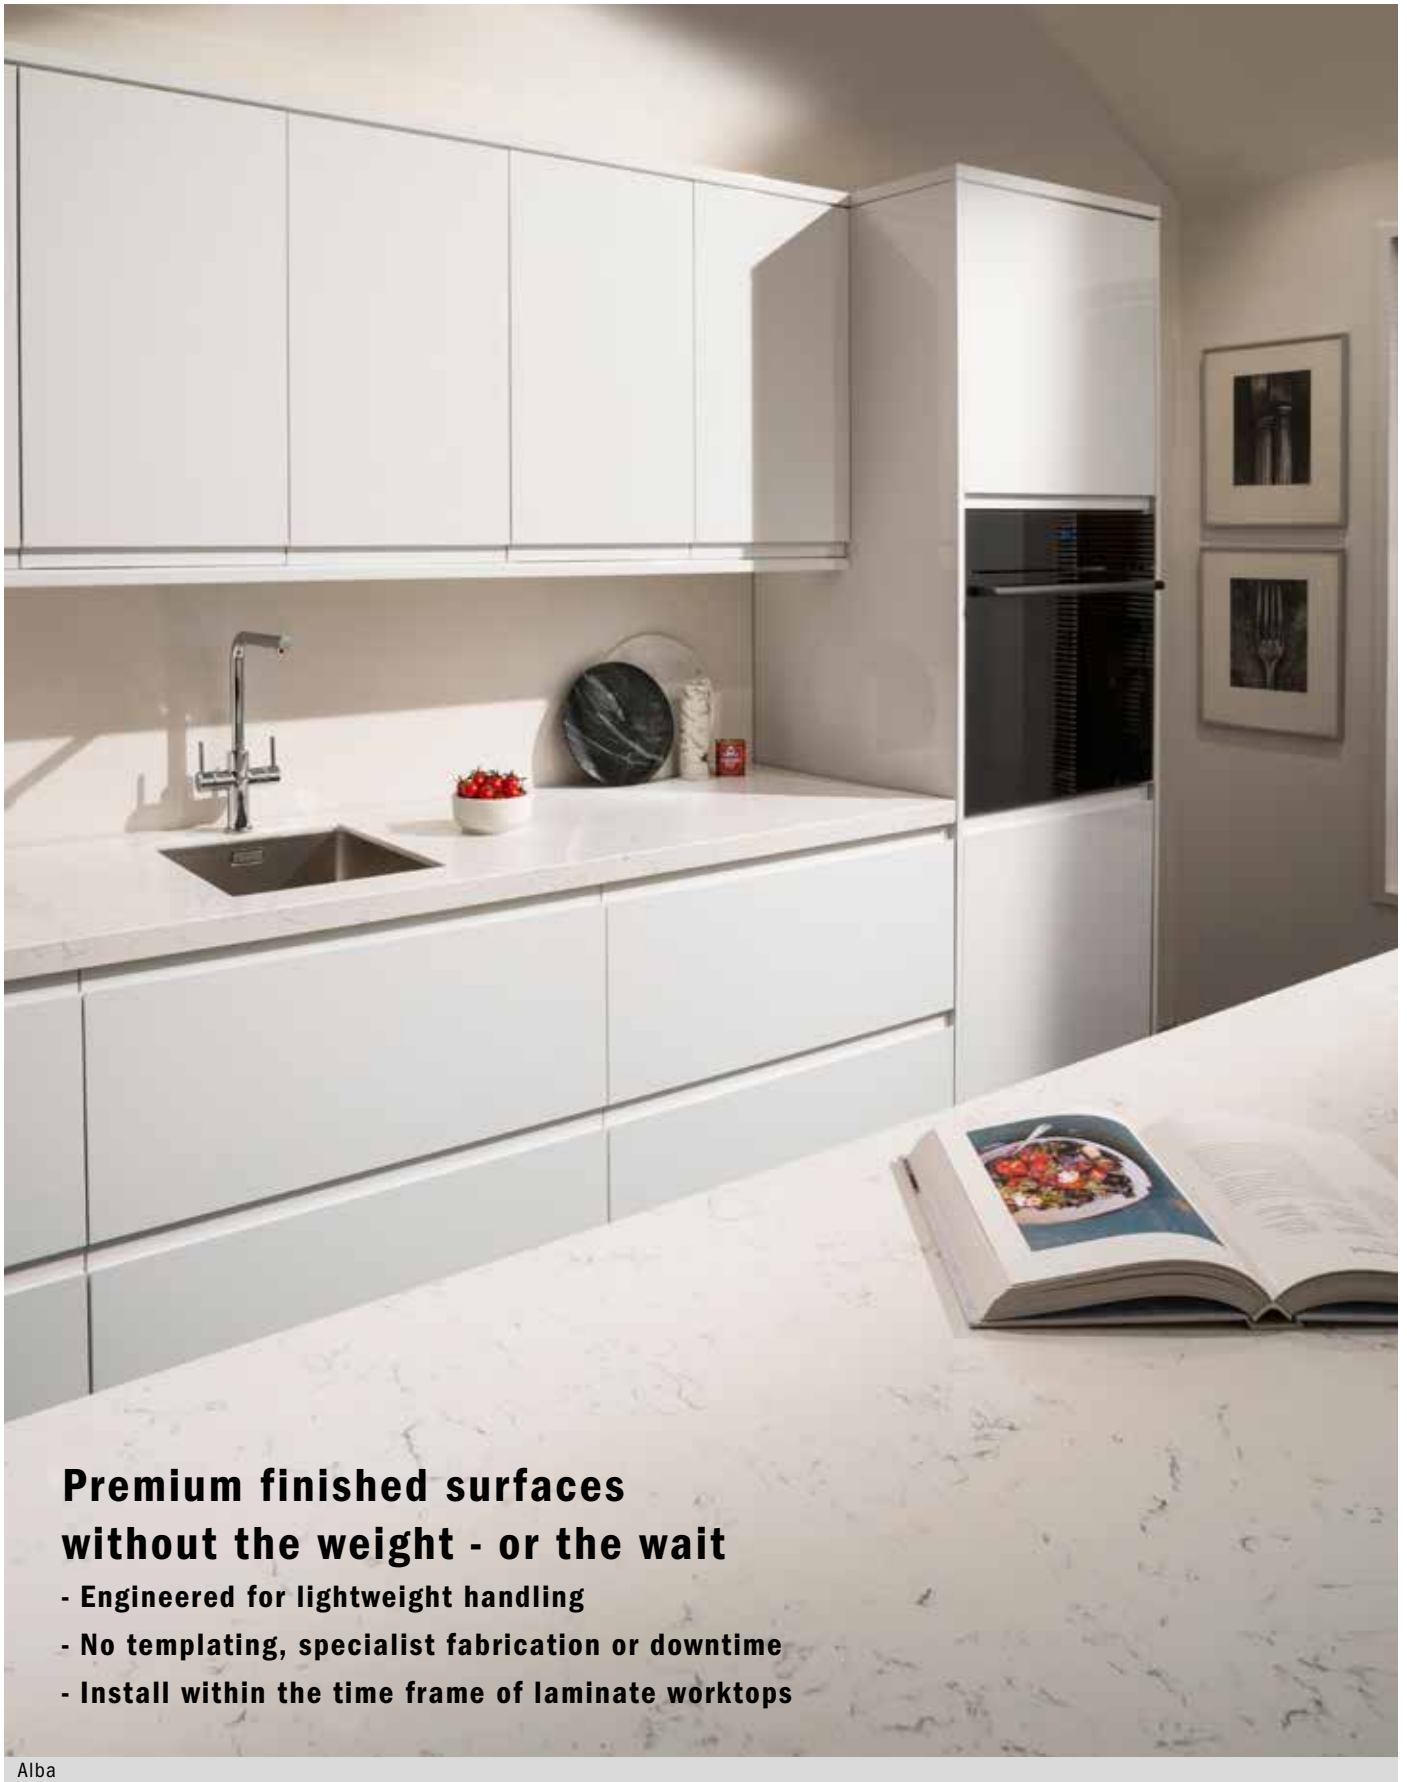

MAXTOP

40mm MODULAR QUARTZ WORKTOP
& MATCHING ACRYLIC UPSTANDS

**Premium finished surfaces
without the weight - or the wait**

- Engineered for lightweight handling
- No templating, specialist fabrication or downtime
- Install within the time frame of laminate worktops

Alba