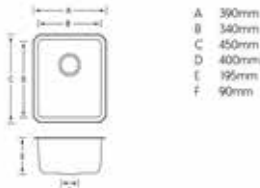

Colne 1.5 Stainless Steel

Weaver 1.0 Stainless Steel

TWISS 1.0 Stainless Steel

ESK 0.5 Stainless Steel

£410.00 (+VAT)

£255.00 (+VAT)

£299.00 (+VAT)

£134.00 (+VAT)