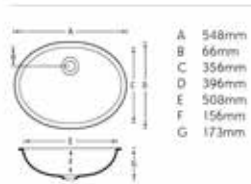

A3211 Bright White Acrylic

£215.00 (+VAT)