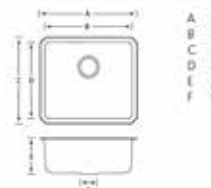

Colne 1.5 Stainless Steel

Weaver 1.0 Stainless Steel

TWISS 1.0 Stainless Steel

ESK 0.5 Stainless Steel

£410.00 (+VAT)

£255.00 (+VAT)

£299.00 (+VAT)

£134.00 (+VAT)