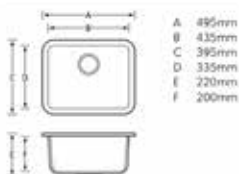

£236.00 (+VAT)