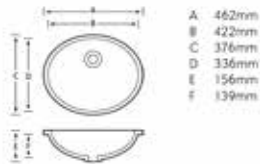

A3181 Bright White Acrylic

£193.00 (+VAT)