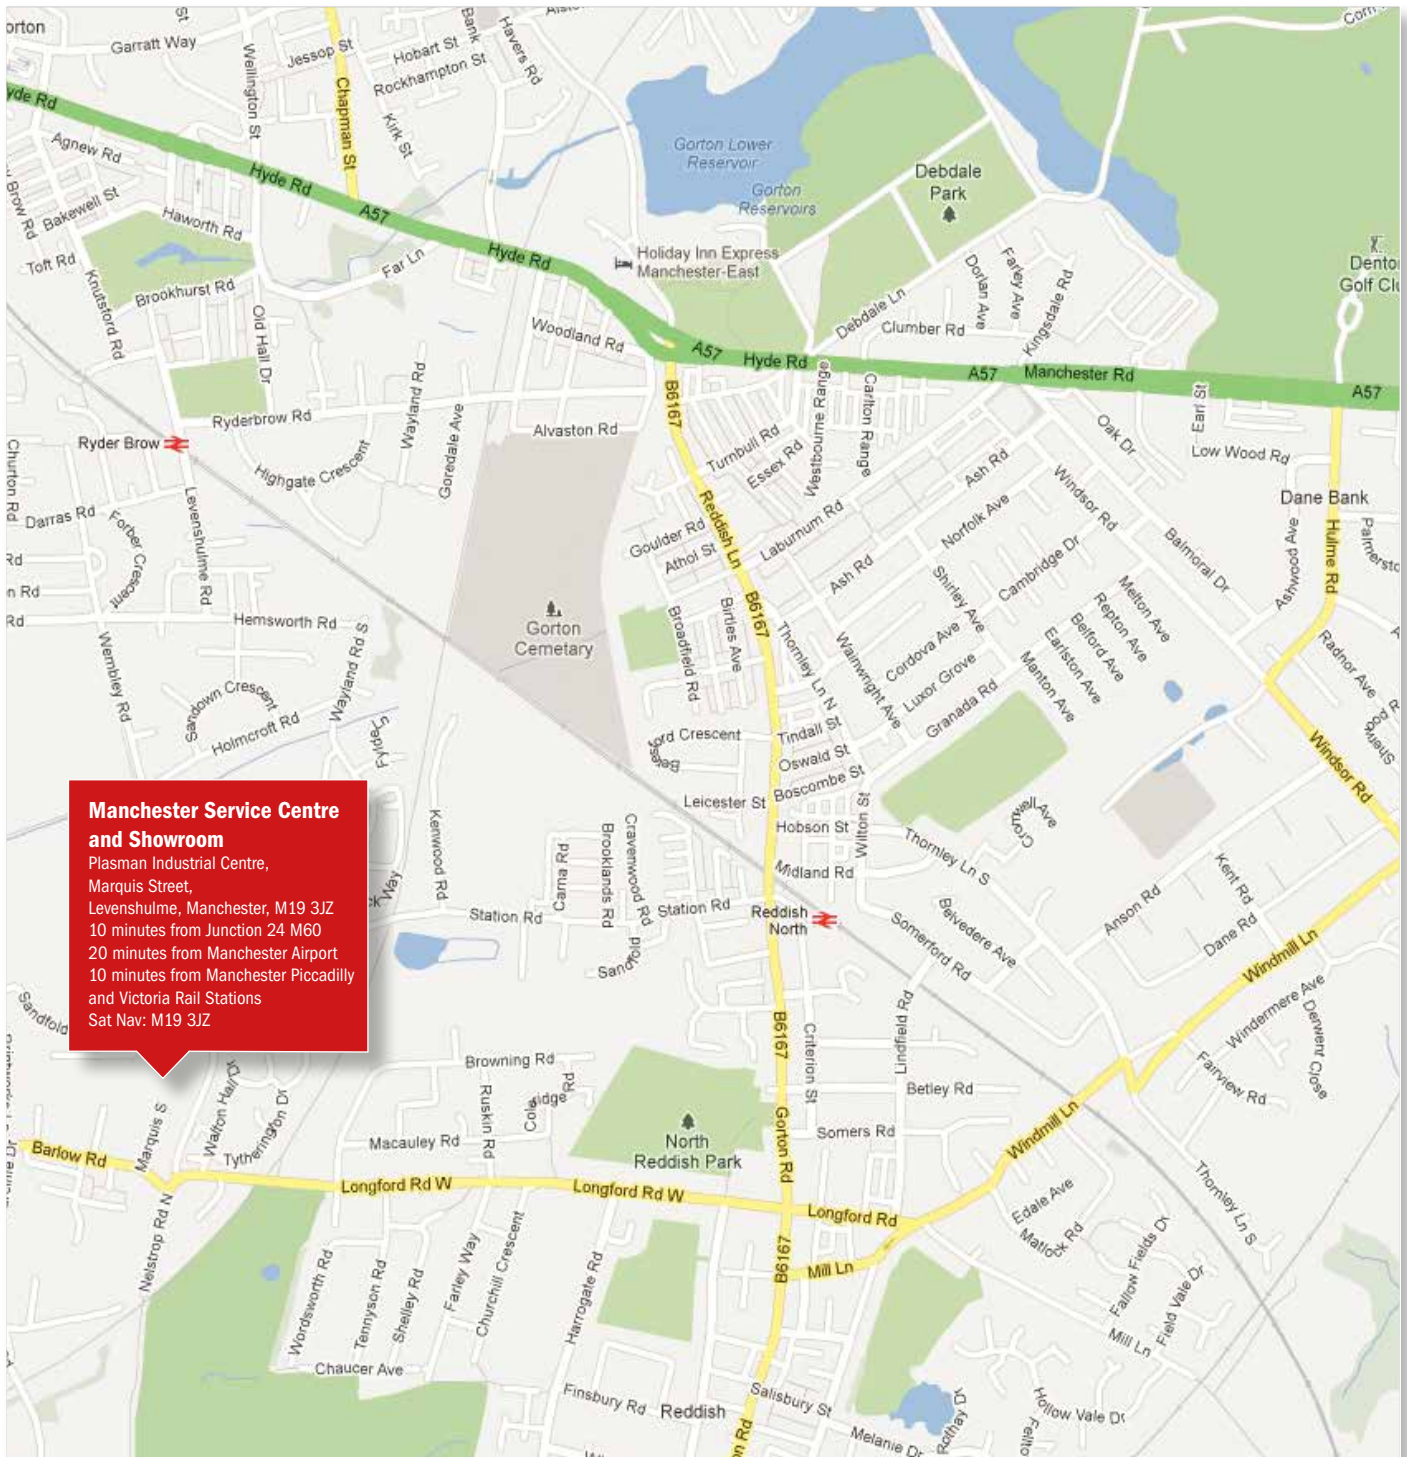

Manchester Service Centre and Showroom

Plasman Industrial Centre,
Marquis Street,
Levenshulme, Manchester, M19 3JZ
10 minutes from Junction 24 M60
20 minutes from Manchester Airport
10 minutes from Manchester Piccadilly
and Victoria Rail Stations
Sat Nav: M19 3JZ