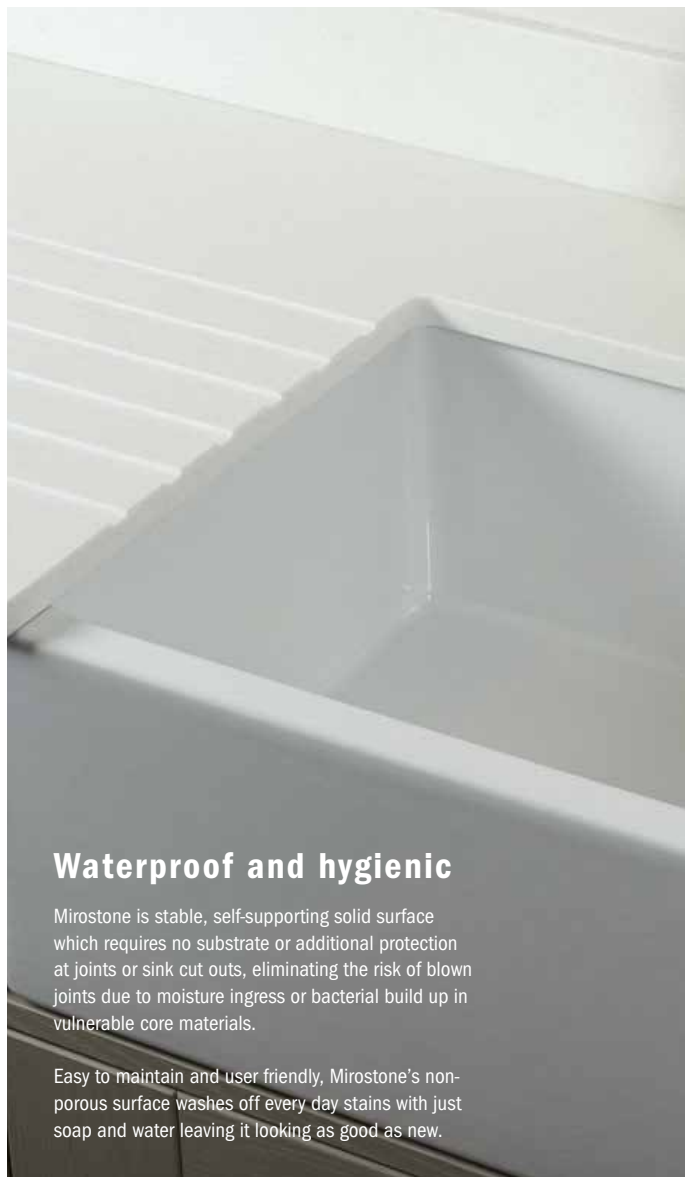

Waterproof and hygienic

Mirostone is stable, self-supporting solid surface which requires no substrate or additional protection at joints or sink cut outs, eliminating the risk of blown joints due to moisture ingress or bacterial build up in vulnerable core materials.