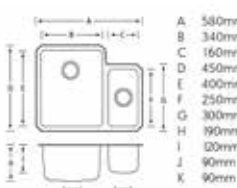

Colne 1.5 Stainless Steel

Weaver 1.0 Stainless Steel

TWISS 1.0 Stainless Steel

ESK 0.5 Stainless Steel

£410.00 (+VAT)

£255.00 (+VAT)

£299.00 (+VAT)

£134.00 (+VAT)