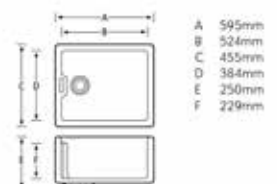

£305.00 (+VAT)