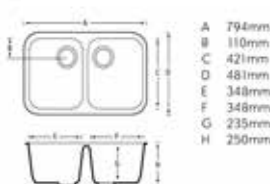

£500.00 (+VAT)