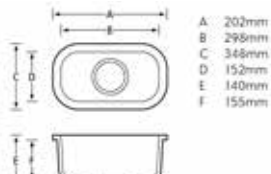

£164.00 (+VAT)