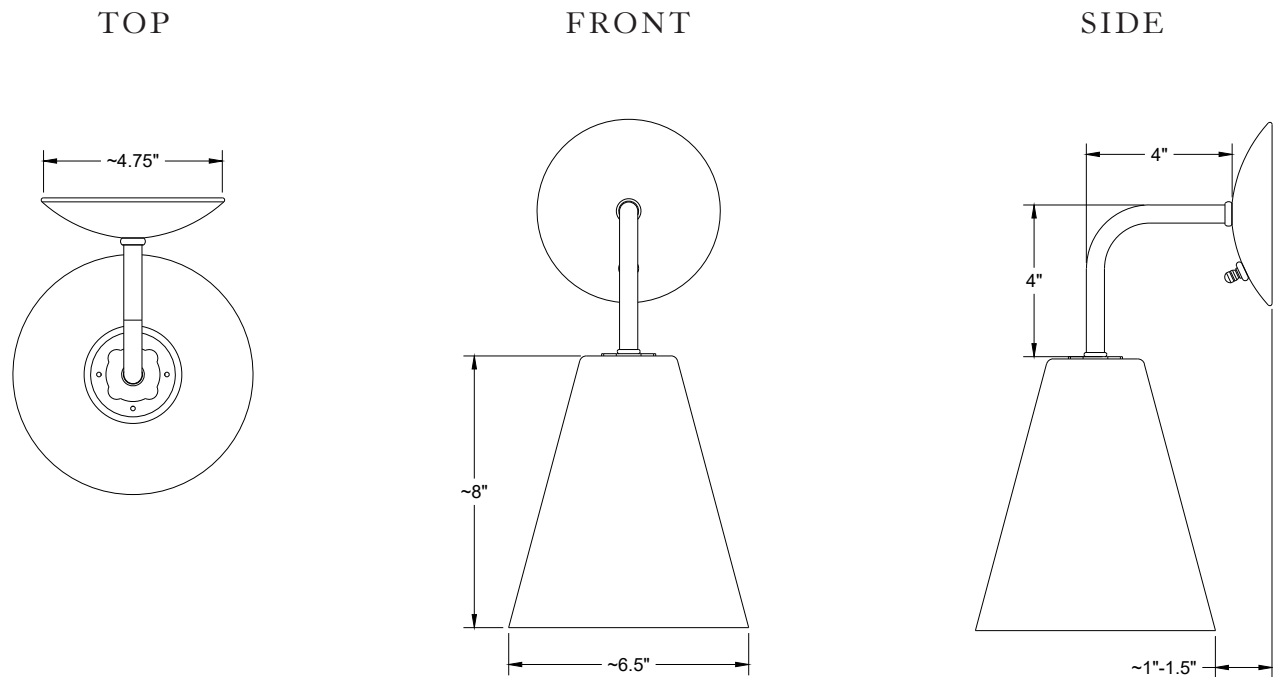

SIMPLE SCONCE

The Simple Sconce features a handmade ceramic shade and canopy with a white gloss glaze and a brass on/off switch.

Natalie Page • Email sales@nataliepage.com • Instagram @npagestudio
3747 Ridge Ave., Philadelphia, PA 19132

DIMENSIONS:

- Ceramic Shade: ~6.5" D x ~8" H
- Ceramic Backplate: ~4.75" D
- Brass Rod: 4" L x 4" W
- Distance of bottom of fixture from wall: ~1-1.5"

MATERIALS:

Ceramic shade and canopy, brass on/off switch, brass tube

LEAD TIME:

8-10 weeks approximately

LAMPING:

- 40W LED equivalent max
- 25W incandescent E26 bulb
- Voltage: 120-250

NOTES:

- UL approval upon request
- Ceramic parts will vary slightly in size, shape, and glaze color