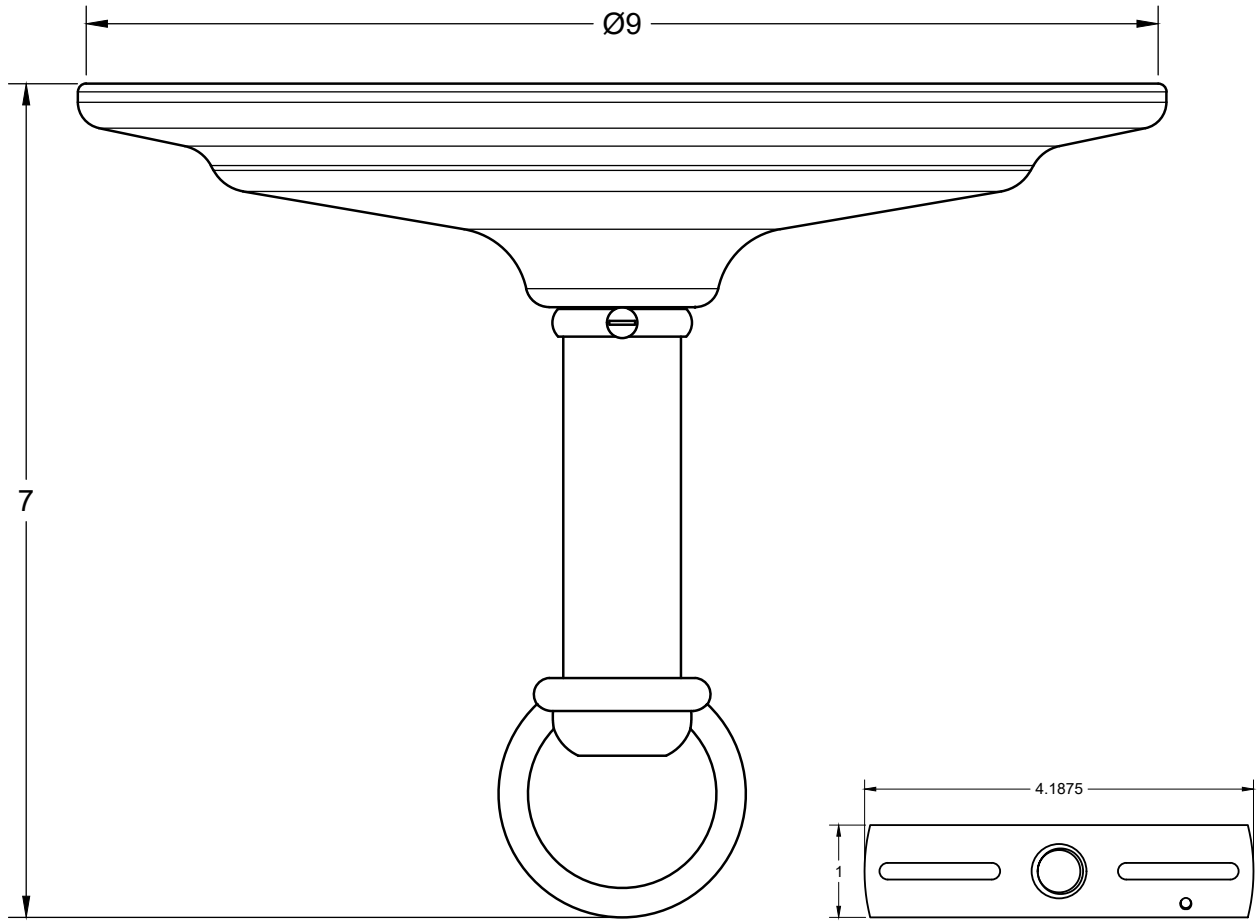

NATALIE PAGE / NPAGE STUDIO

LARGE CERAMIC CANOPY

Natalie Page • Email sales@nataliepage.com • Instagram @npagestudio
3747 Ridge Ave., Philadelphia, PA 19132

DIMENSIONS:

- Ceramic Canopy: ~9" DIA x ~2" H
- Brass Stem + Loop: ~5.25" L

MATERIALS:

Ceramic canopy, brass stem and loop,
steel crossbar