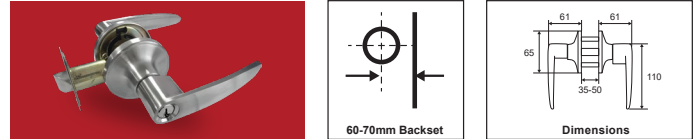

TUBULAR TYPE

Economy

SKU	FUNCTION	FINISH	NO. OF KEYS	PCS./ INNER BOX	PCS./ MASTER CTN.	SRP
HL2002SN	Entrance	Satin Nickel	3	6	24	580
HL2002AB	Entrance	Antique Brass	3	6	24	580

New! • Stainless Steel Material • Passed 100k Cycle Test

HL2102SN	Entrance	Satin Nickel	3	6	24	620
HL2102AB	Entrance	Antique Brass	3	6	24	620