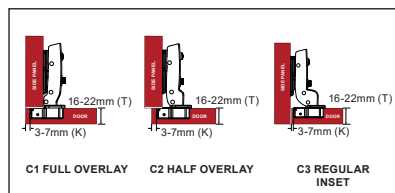

CONCEALED HINGES

SOFT-CLOSING

- Iron Material
- Satin Nickel Finish
- 2 pcs. per pack

SKU	SPECIFICATIONS	PCS./ INNER BOX	PACK/ MASTER CTN.	SRP
HC1006BK	C1 Full Overlay	50 pcs.	100 packs	110
HC1007BK	C2 Half Overlay	50 pcs.	100 packs	110
HC1008BK	C3 Regular Inset	50 pcs.	100 packs	110