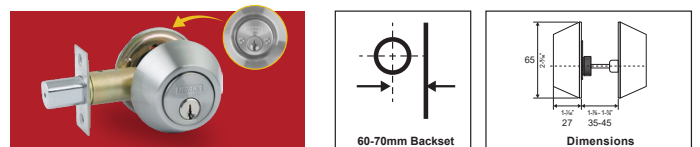

Economy

HL3002SS	Double	Satin Stainless	3	6	24	420
HL3002AB	Double	Antique Brass	3	6	24	420

New! • Stainless Steel Material • Passed 100k Cycle Test

HL3102SS	Double	Satin Stainless	3	6	24	420
HL3102AB	Double	Antique Brass	3	6	24	420