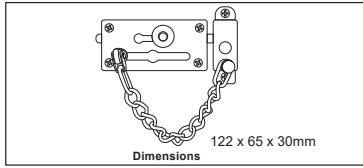

DOUBLE LOCKS

DOOR CHAIN & BOLT

SKU	MATERIAL	FINISH	PCS./ INNER BOX	PCS./ MASTER CTN.	SRP
HD1001SS	Stainless Steel	Satin Stainless	25	100	250
HD1001AB	Stainless Steel	Antique Brass	25	100	250