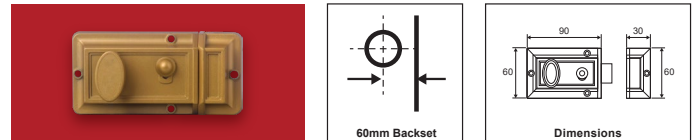

RIM LOCKS

RIM NIGHT LATCH

SKU	CYLINDER	FINISH	NO. OF KEYS	PCS./ INNER BOX	PCS./ MASTER CTN.	SRP
HL4001CP	Single	Chrome Plated	3	6	24	590
HL4001AB	Single	Antique Brass	3	6	24	590