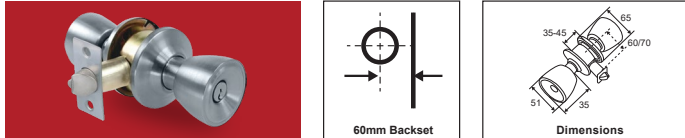

FINISHES

- Satin Stainless
- Satin Nickel
- Antique Brass
- Chrome Plated

KNOBSETS

CYLINDRICAL TYPE

Flat Design (588)

SKU	FUNCTION	FINISH	NO. OF KEYS	PCS./ INNER BOX	PCS./ MASTER CTN.	SRP
Economy						
HL1001SS	Entrance	Satin Stainless	3	6	24	240
HL1001AB	Entrance	Antique Brass	3	6	24	290
HL1002SS	Privacy	Satin Stainless	Keyless	6	24	240
HL1002AB	Privacy	Antique Brass	Keyless	6	24	290