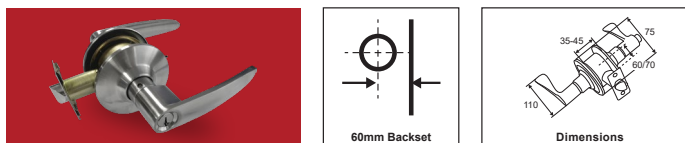

LEVERSETS

CYLINDRICAL TYPE

SKU	FUNCTION	FINISH	NO. OF KEYS	PCS./ INNER BOX	PCS./ MASTER CTN.	SRP
Economy						
HL2001SN	Entrance	Satin Nickel	3	6	24	580
HL2001AB	Entrance	Antique Brass	3	6	24	580

New! • Stainless Steel Material • Passed 100k Cycle Test

HL2101SN	Entrance	Satin Nickel	3	6	24	620
HL2101AB	Entrance	Antique Brass	3	6	24	620