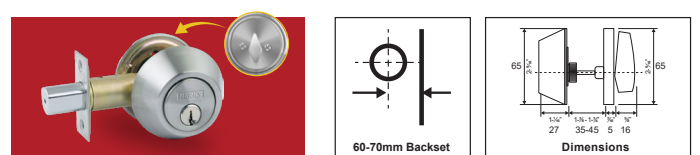

JIMMY PROOF DEADLOCK

HL4002CP	Single	Chrome Plated	3	6	24	790
HL4002AB	Single	Antique Brass	3	6	24	790

HL4003CP	Double	Chrome Plated	3	6	24	1,100
HL4003AB	Double	Antique Brass	3	6	24	1,100

DEADBOLTS

SKU	CYLINDER	FINISH	NO. OF KEYS	PCS./ INNER BOX	PCS./ MASTER CTN.	SRP
Economy						
HL3001SS	Single	Satin Stainless	3	6	24	350
HL3001AB	Single	Antique Brass	3	6	24	350