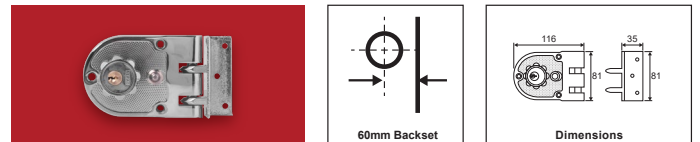

HL4003CP	Double	Chrome Plated	3	6	24	1,100
HL4003AB	Double	Antique Brass	3	6	24	1,100