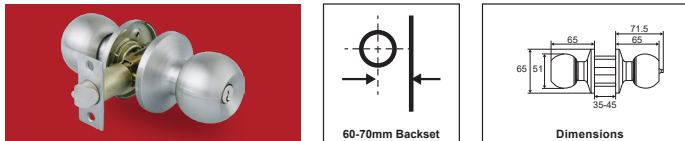

TUBULAR TYPE

Round Design (587)

HL1005SS	Entrance	Satin Stainless	3	6	24	370 ↑
HL1005AB	Entrance	Antique Brass	3	6	24	370 ↑
HL1006SS	Privacy	Satin Stainless	Keyless	6	24	370 ↑
HL1006AB	Privacy	Antique Brass	Keyless	6	24	370 ↑