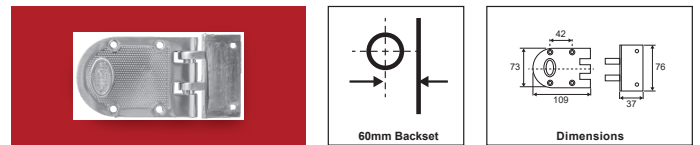

JIMMY PROOF DEADLOCK

HL4002CP	Single	Chrome Plated	3	6	24	790
HL4002AB	Single	Antique Brass	3	6	24	790