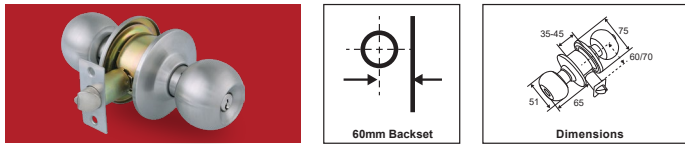

Round Design (587)

HL1003SS	Entrance	Satin Stainless	3	6	24	320 ↑
HL1003AB	Entrance	Antique Brass	3	6	24	320 ↑
HL1004SS	Privacy	Satin Stainless	Keyless	6	24	320 ↑
HL1004AB	Privacy	Antique Brass	Keyless	6	24	320 ↑