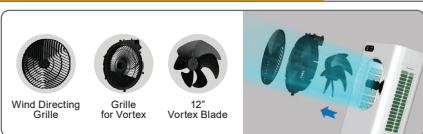

Vortex Fan System with a distance of 12 meters