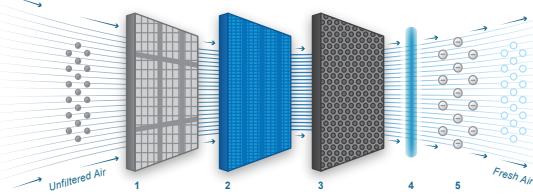

Our 5-step Purification System gives you fresh air in its purest form.

5-in-1 Purification System:

Pre-Filter + HEPA H13 True Filter + Carbon Filter + UVC + Ionizer

1. **Pre-Filter** captures initial dust and allergen particles.
2. **HEPA H13 True Filter** eliminates particles down to 0.10 microns (up to 99.91% filtration rate). Made in Korea.
3. **Carbon Filter** captures dust and allergen particles, helps reduce the VOC, toxic fumes and neutralizes foul odor.
4. **UVC Light** destroys microorganisms such as germs, viruses, bacteria and fungi (such as mold toxins).
5. **Ionizer** releases negative ions using electricity to help capture finest dust particles that may have escaped from the filtering process.

Item Code & Description

Pkg. Pcs./Ctn.

Suggested Retail Price SRP

AIR PURIFIERS

Car Air Purifier - Rechargeable

FYP103

6

2,500.00

Rated Power : 3 Watts
Rated Voltage : 100 - 240V 50/60Hz
Coverage Area : Approx. 1 - 3 m²
Dimension (L x W x H) : 74.5 x 70 x 179 mm

3-in-1 Purification System:

Pre-Filter + Carbon Coated HEPA Filter + UVC

- HEPA H13 True Filter eliminates particles down to 0.10 microns (up to 95% filtration rate)
- **Portable and Rechargeable**
- **Overcharge and Overdischarge Protection**