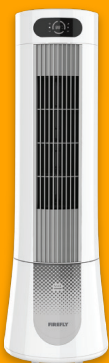

Item Code & Description	Pkg. Pcs./Ctn.	Suggested Retail Price SRP

AIR COOLERS

Vortex Air Cooler

FHF107	1	7,000.00
Rated/Cooling Power : 60 Watts	- Intelligent Memory Function saves the last fan setting during normal operation. Fan will resume to default setting after unexpected power outage or if the unit is unplugged - Water Shortage Protection automatically shuts off the water pump when water level is low to protect it from damage - Remote Control for easy & convenient usage - Wind Modes can be set between normal, natural and sleep mode 3 Levels Air Flow provides options for high, medium, low	
Operating Frequency : 230V 60Hz		
Rated Airflow : 587 CFM		
Area Coverage : 26 sqm		
Tank Capacity : 5.5 Liters		
Timer Options : 1 - 9 Hours		
Dimension (L x W x H) : 310 x 282 x 650 mm		

Portable Air Cooler

FHF101*	1	8,500.00
Rated/Cooling Power : 55 Watts	3 Wind Modes can be set to normal, natural or sleep mode 4 Wind Speed Settings provide options for silent, low, medium and high - Water Pump Protection automatically shuts off when water level is low to protect water pump from damage - Overtime Working Protection Automatic shutdown after 15 hours of continuous working without any operation - Cooling Pad Drying Function press the "speed" button for 3s to start the cooling-pad drying function and the unit will automatically turn off after 20mins - Intelligent Memory Function saves the last fan setting during normal operation. Fan will resume to default setting after unexpected power outage or if the unit is unplugged	
Operating Frequency : 230V 60Hz		
Airflow Efficiency : 270 m³/h		
Air Velocity : 7 m/s		
Area Coverage : 159 CFM, 35 sqm		
Tank Capacity : 7 Liters		
Timer Options : 1, 2, 4, 8 Hours		
Dimension (L x W x H) : 322 x 325 x 737 mm		

Tower Air Cooler