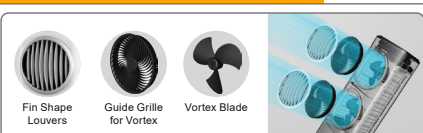

Vortex Fan System with a distance of 12 meters