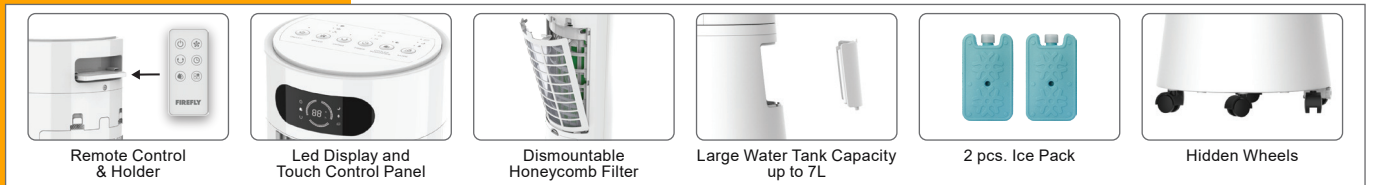

Tower Air Cooler

FHF102	1	7,500.00
Rated/Cooling Power : 35 Watts	90° Automatic Oscillation perfect to cool the entire room 3 Wind Speed Setting provides options for low, medium and high 4 Wind Modes can be set to normal, nature, sleep and ECO mode - Water Pump Protection automatically shuts off when water level is low to protect water pump from damage	
Operating Frequency : 230V 60Hz		
Airflow Efficiency : 100 m³/h		
Air Velocity : ≥ 6.5 m/s		
Area Coverage : 59 CFM, 22 sqm		
Tank Capacity : 7 Liters		
Timer Options : 0.5 - 7.5 Hours		
Dimension (L x W x H) : 254.2 x 254.2 x 819.8 mm