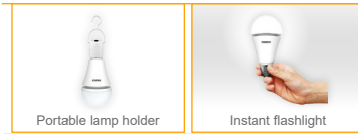

Item Code & Description	Pkg. Pcs./Ctn.	Suggested Retail Price SRP

HOUSEHOLD LAMPS

Rechargeable Emergency Bulb

Daylight (6500K)
Color Temperature

Comes with
Portable Lamp Holder

FEL105DL 5 Watts • 230V AC • 3.7V 2Ah Lithium-Ion Battery • Lumens: AC Mode ≥ 540 Lm DC Mode ≥ 230 Lm • Charging Time: 9 Hours • Usage Duration: 4 Hours	60	380.00	

FEL107DL 7 Watts • 100-240V 50/60Hz • 4.2V 1.5Ah Lithium-Ion Battery • Lumens: AC Mode ≥ 700 Lm DC Mode ≥ 200 Lm • Charging Time: 10 Hours • Usage Duration: 3 Hours	60	420.00	

FEL108DL 8 Watts • 230V AC • 3.7V 2Ah Lithium-Ion Battery • Lumens: AC Mode ≥ 650 Lm DC Mode ≥ 300 Lm • Charging Time: 12 Hours • Usage Duration: 3.5 Hours	80	420.00	

FEL109DL 9 Watts • 100-240V 50/60Hz • 4.2V 1.5Ah Lithium-Ion Battery • Lumens: AC Mode ≥ 1100 Lm DC Mode ≥ 200 Lm • Charging Time: 9 Hours • Usage Duration: 4 Hours	60	500.00	

FEL110DL 10 Watts • 230V AC • 3.7V 2Ah Lithium-Ion Battery • Lumens: AC Mode ≥ 950 Lm DC Mode ≥ 450 Lm • Charging Time: 12 Hours • Usage Duration: 3.5 Hours	80	500.00	

FEL112DL 12 Watts • 230V AC • 3.7V 2Ah Lithium-Ion Battery • Lumens: AC Mode ≥ 1200 Lm DC Mode ≥ 360 Lm • Charging Time: 12 Hours • Usage Duration: 4 Hours	80	620.00	

OTHERS

24 LED Wall Mounted Lamp with Handle

FEL342* • 230V AC 50/60Hz • 24 pieces. 0.5W SMD LED Light • 4V 3Ah Sealed Lead Acid Battery • Charging Time: 12 - 24 Hours • Usage Duration: 3 Hours - Low Power Setting 1.5 Hour - High Power Setting	12	600.00	

4 Pin Light

FPL7W 7 W 2G7	100	79.95
FPL9W 9 W 2G7	100	79.95
• For Emergency Lamps FEL501, FEL503, FEL505, FEL401, FEL403, & FEL405 Replacement		

Requires Ballast

Item Code & Description	Pkg. Pcs./Ctn.	Suggested Retail Price SRP

OTHERS

New! Alkaline Batteries

FDB301P2 • LR03 1.5V 1.2Ah Alkaline batteries • 2 pieces per pack	288/12	34.00

FDB301P4 • LR03 1.5V 1.2Ah Alkaline batteries • 4 pieces per pack	288/12	64.00

FDB301P8 • LR03 1.5V 1.2Ah Alkaline batteries • 8 pieces per pack	96/8	120.00

AA

FDB201P2 • LR6 1.5V 2.6Ah Alkaline batteries • 2 pieces per pack	288/12	44.00

FDB201P4 • LR6 1.5V 2.6Ah Alkaline batteries • 4 pieces per pack	288/12	82.00

FDB201P8 • LR6 1.5V 2.6Ah Alkaline batteries • 8 pieces per pack	96/8	158.00

Rechargeable Sealed Lead Acid Battery

FELB4/0.4 0.4Ah 4V • For emergency lamps EEL541R/G/Y/B, EEL543 battery replacement	100	60.00

FELB4/1.5 1.5Ah 4V • For emergency lamp FEL619 battery replacement	-	120.00

FELB4/1.6-B 1.6Ah 4V • For emergency lamps FEL713 battery replacement	-	120.00

FELB4/1.6 1.6Ah 4V • For emergency lamps FEL343, FEL344, FEL548, FEL207L battery replacement	-	130.00

FELB4/3.0-B 3.0Ah 4V • For emergency lamps FEL342 battery replacement	-	245.00

FELB4/3.0 3.0Ah 4V • For emergency lamps FEL434, FEL628 battery replacement	-	260.00

FELB6/2 2.0Ah 6V • For Emergency Lamps FEL333, FEL513, FEL534 Replacement	40	355.00

FELB6/2.8 2.8Ah 6V • For emergency lamp FEL614 battery replacement	-	540.00

FELB6/3.0 3.0Ah 6V • For emergency lamp FEL629 battery replacement	-	400.00

FELB6/4.5 4.5Ah 6V • For emergency lamps FEL615, FEL511, FEL413, FEL201L, FEL205L, FEL616, FEL617, FEL538, FEL624, FEL625, FEL633 battery replacement	10/20	540.00

FELB6/7.0 7.0Ah 6V • For emergency lamp FEL6110 battery replacement	-	1,220.00